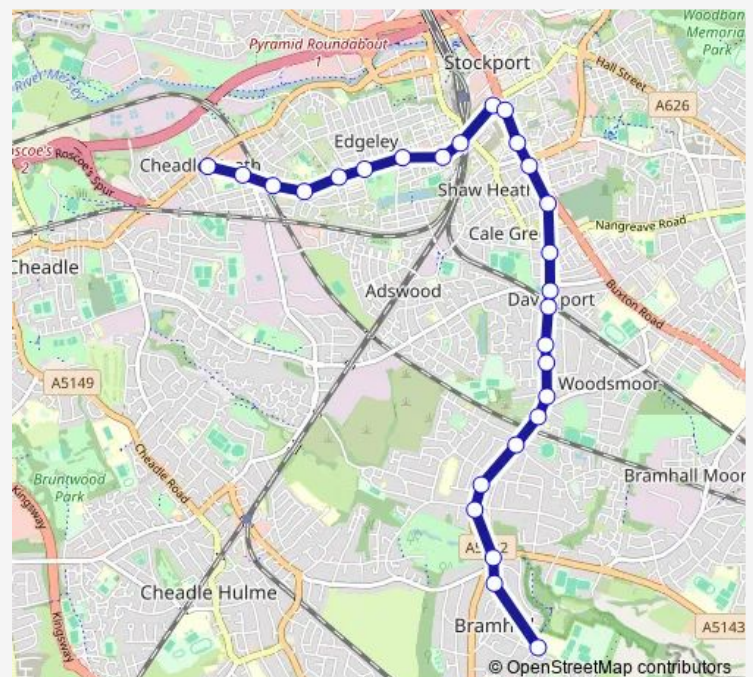

### Direction

Heathside Road — Bramhall High School

27 stops

[Open route schedule](#)

Heathside Road

Bird Hall Lane

Bordon Road

Cheadle Old Road

Longshut Lane

The Blossoms

Beech Road

Devonshire Park Road

Davenport Rail Station

Clutha Road

Ravenswood Court

Woodsmoor Lane

### Route schedule

Heathside Road — Bramhall High School

Monday 07:35

Tuesday 07:35

Wednesday 07:35

Thursday 07:35

Friday 07:35

Saturday —

### Route info

Direction: Heathside Road

Stops: 27

Trip Duration: 0 hour 40 min

852 — Bramhall High School - Cheadle Heath

Midland Road

Nevill Road

Broadway