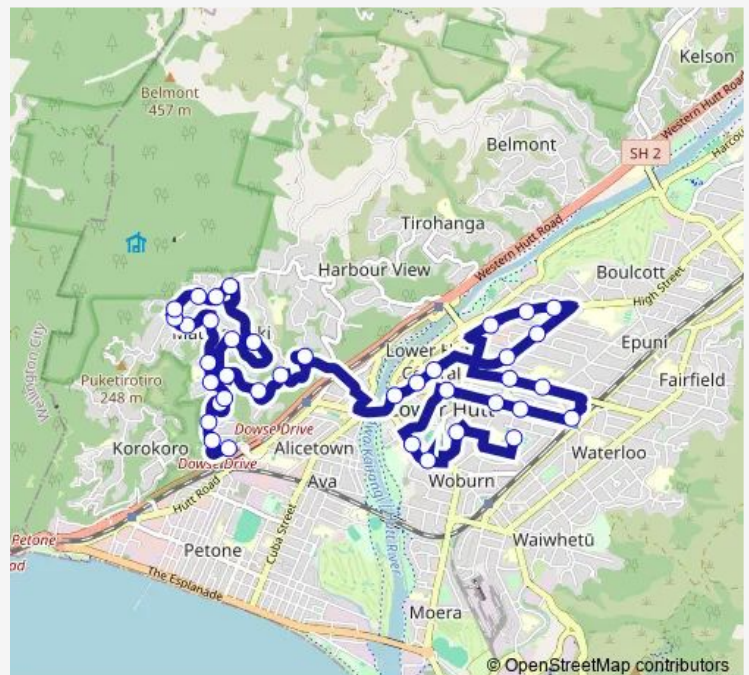

Cedar Street near Aspen Grove (hail and ride) (school stop)

Mulberry Street (near 3) (school stop)

Mulberry Street (near 59) (school stop)

Mulberry Street (near 81) (school stop)

Miromiro Road at Normandale Road (school stop)

Sunday —

Route info

Direction: Bottom of Dowse Drive

Stops: 38

Trip Duration: 0 hour 45 min

852 — Maungaraki - Hutt Central Schools

Queens Drive opposite Riddiford Gardens

Lower Hutt - Centre City Plaza

## Route info

Direction: Knights Road at Ss Peter and Paul School

Stops: 21

Trip Duration: 0 hour 30 min

## Route info

Direction: St Oran's College (school stop)

Stops: 27

Trip Duration: 0 hour 40 min

Dowse Drive at Mulberry Street

Dowse Drive (near 82)

Dowse Drive (near 56)

Dowse Drive at Magnolia Grove (near 24)