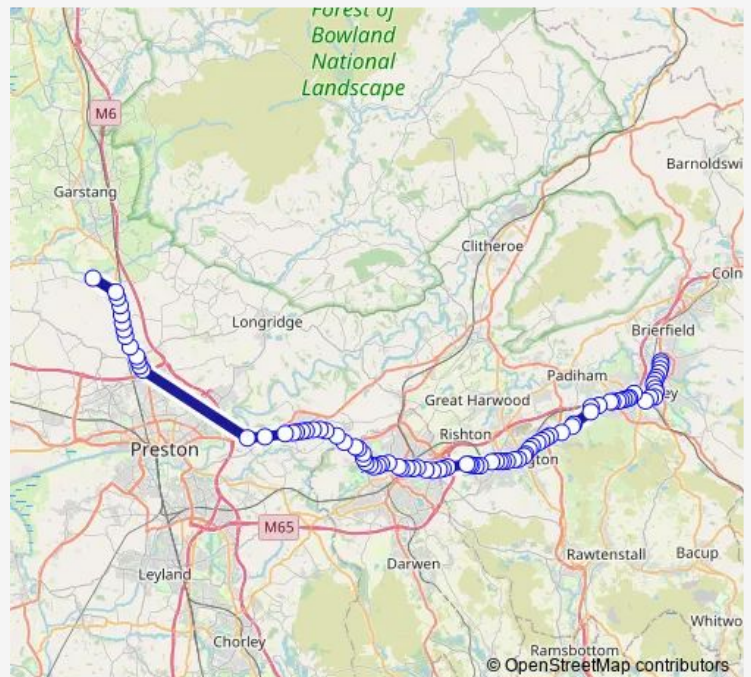

### Direction

Queensgate Depot — College

91 stops

[Open route schedule](#)

Queensgate Depot

Murray Street

Newman Street

Duke of York

Barracks Rail Station

Hameldon Approach

Hargher Street

Cog Lane

Florence Street

Barclay Hills

Inglehurst Road

Rail Station

### Route schedule

Queensgate Depot — College

Monday 06:56

Tuesday 06:56

Wednesday 06:56

Thursday 06:56

Friday 06:56

Saturday —

### Route info

Direction: Queensgate Depot

Stops: 91

Trip Duration: 1 hour 40 min

■ 852 — Burnley - Myerscough Agricultural College

Network 65

Forge

Hapton Inn