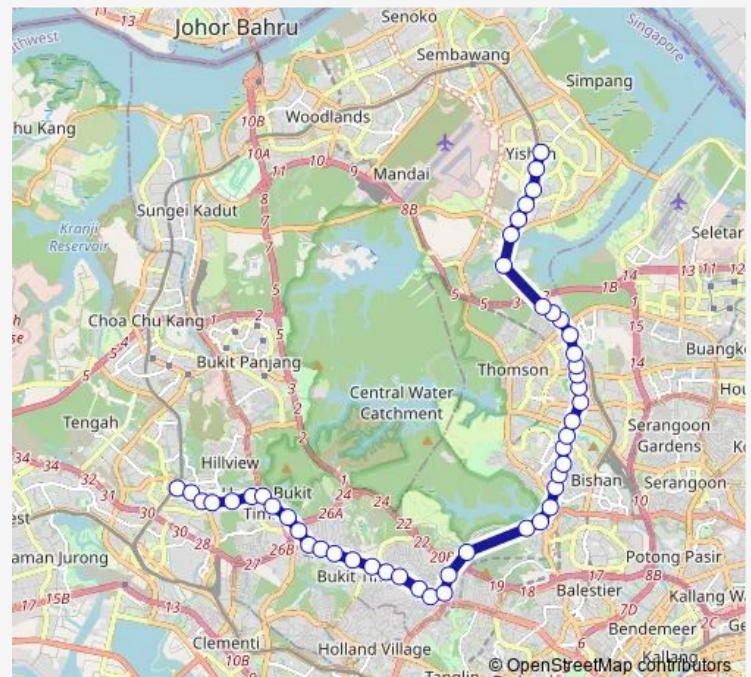

Thursday 05:20

Friday 05:20

Saturday 05:20

Sunday 05:30

Route info

Direction: Yishun Int

Stops: 49

Trip Duration: 1 hour 32 min

852

OPP ST. Theresa'S Hme

Opp Macritchie Reservoir

Bef Andrew Rd

Bef Kheam Hock Rd

Aft The Japanese Assn

Opp S'Pore Bible Coll

Bef Crown Ctr

Coronation Plaza

Tan Kah Kee Stn

Chinese High Sch

Opp Natl Jc

Sixth Ave Stn

Sixth Ave Ctr

Aft Maple Ave

The Tessarina

Friday 05:40

Saturday 05:40

Sunday 06:00

Route info

Direction: Bt Batok Int

Stops: 47

Trip Duration: 1 hour 34 min

Marymount Stn