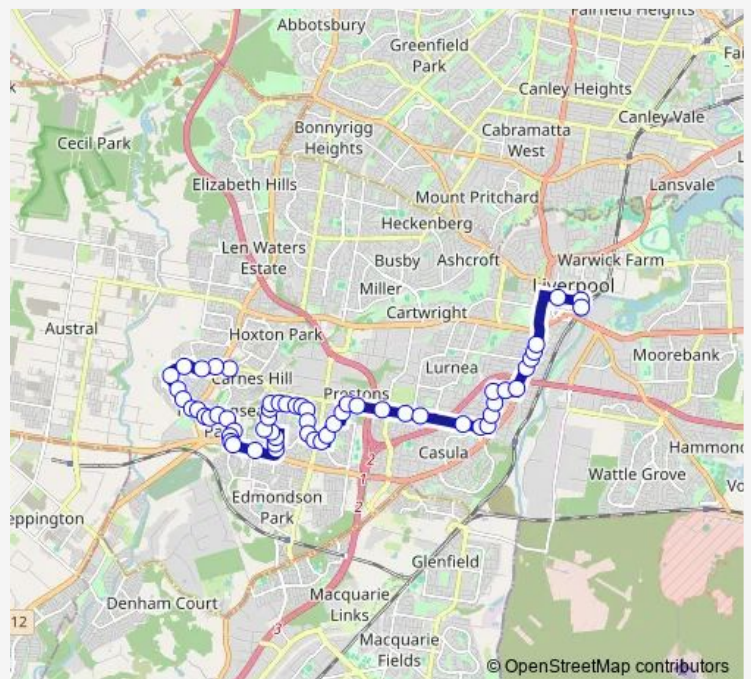

Kurrajong Rd After Cedar Rd

Kurrajong Rd Before Beech Rd

Kurrajong Rd After Beech Rd

Kurrajong Rd Before Westlink M7

Kurrajong Rd Opp Amity College

Route schedule

Liverpool Station, Stand D — Hoxton Park Rd After Glen Innes Rd

Monday 05:33-21:32

Tuesday 05:33-21:32

Wednesday 05:33-21:32

Thursday 05:33-21:32

Friday 05:33-21:32

Saturday 06:52-21:00

Sunday 18:30-21:00

Route info

Direction: Liverpool Station, Stand D

Stops: 63

Trip Duration: 1 hour 3 min

852 — Liverpool to Carnes Hill Marketplace via Greenway Dr and Cowpasture Rd

San Marino Dr Before Sicilia St

Dalmeny Dr At Manildra St