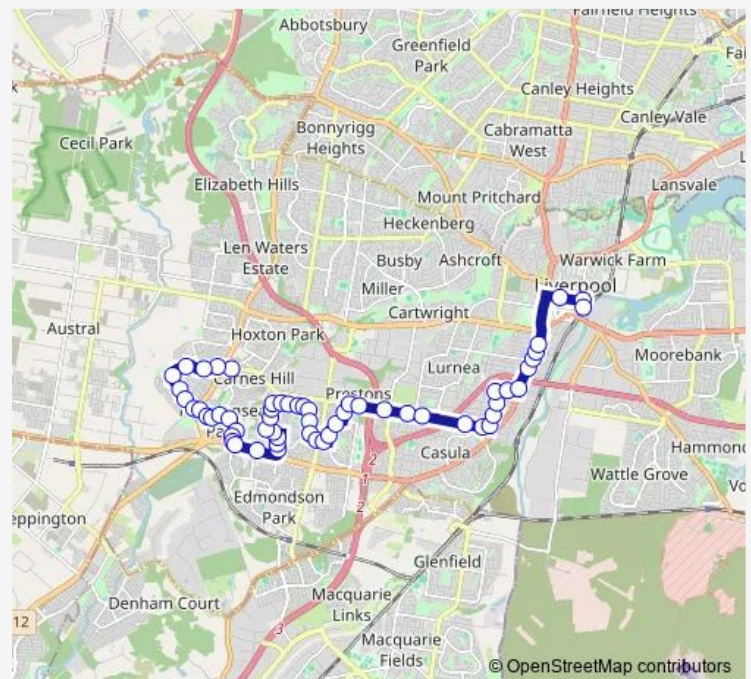

### Route schedule

Liverpool Station, Stand D — Hoxton Park Rd After Glen Innes Rd

Monday 05:33-21:32

Tuesday 05:33-21:32

Wednesday 05:33-21:32

Thursday 05:33-21:32

Friday 05:33-21:32

Saturday 06:52-21:00

### Route info

Direction: Liverpool Station, Stand D

Stops: 63

Trip Duration: 1 hour 3 min

852 — Liverpool to Carnes Hill Marketplace via Greenway Dr and Cowpasture Rd

San Marino Dr Before Sicilia St

Dalmeny Dr At Manildra St