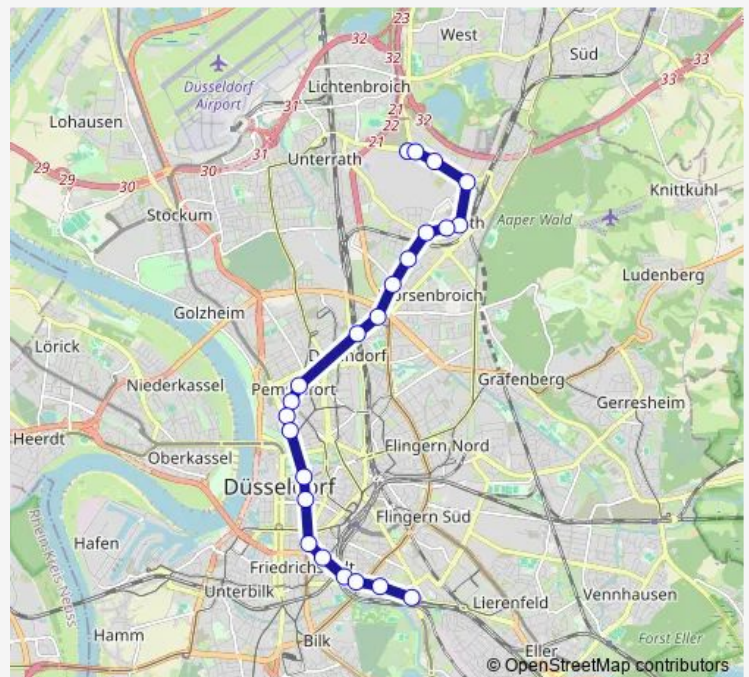

### Route schedule

D-Sternstraße — D-Dome/Am Hülserhof

Monday —

Tuesday —

Wednesday 18:26-19:06

Thursday 18:26-19:06

Friday 18:26-19:06

Saturday 17:26-18:06

### Route info

Direction: D-Sternstraße

Stops: 13

Trip Duration: 0 hour 22 min

E701

BusMaps

## Route info

Direction: D-Dome/Am Hülserhof

Stops: 23

Trip Duration: 0 hour 32 min