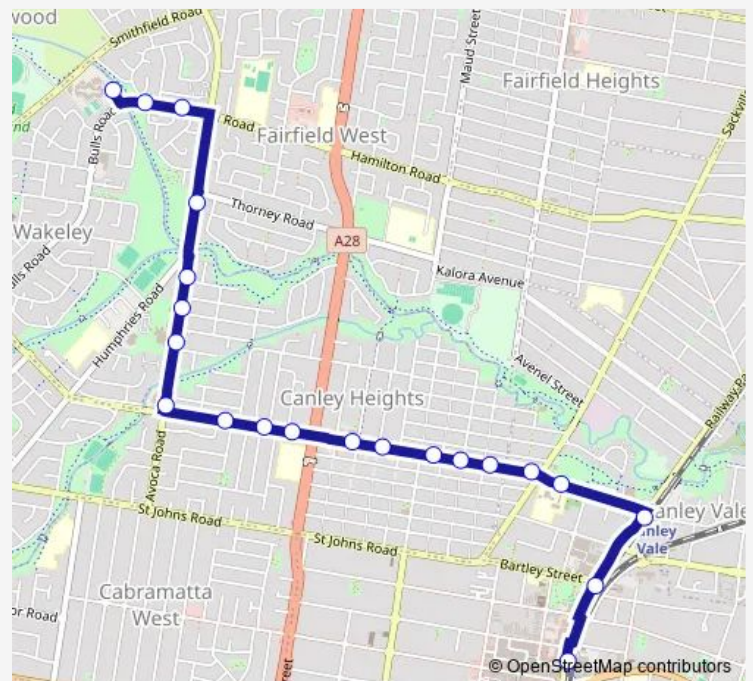

School Bus 9557 Mary Mackillop Catholic College to Cabramatta

[Go to website](#)

Direction

Mary Mackillop College Bus Bay — Cabramatta Station, Railway Pde, Stand E

21 stops

[Open route schedule](#)

- Mary Mackillop College Bus Bay
- Hamilton Rd Opp Fairfield West Park
- Hamilton Rd Opp Currey Pl
- King Rd Opp Esperance Reserve
- Avoca Rd At Karoon Av
- Avoca Rd At Foxlow St
- Avoca Rd Opp Fairfield City Council
- Avoca Rd Opp El Cortez Hotel
- Canley Vale Rd Opp Stevenage Rd
- Canley Vale Rd At Andrew Av
- Canley Vale Rd Before Cambridge St
- Canley Vale Rd At Peel St
- Canley Vale Rd At Ascot St
- Canley Vale Rd Before Chatham St
- Canley Vale Rd At Adolphus St
- Canley Vale Rd At Burdett St
- Canley Vale Rd At Sackville St
- Canley Vale Rd Opp Canley Vale Public School
- Canley Vale Station, Railway Pde
- Railway Pde Opp Cabravale Memorial Park

Route schedule

Mary Mackillop College Bus Bay — Cabramatta Station, Railway Pde, Stand E

Monday	15:48
Tuesday	15:48
Wednesday	15:48
Thursday	15:48
Friday	15:48
Saturday	—
Sunday	—

Route info

Direction: Mary Mackillop College Bus Bay

Stops: 21

Trip Duration: 0 hour 18 min

9557 School Bus time schedules and route maps are available in an offline PDF at busmaps.com. Use the busmaps.com website to see live bus times, train schedule or subway schedule, and step-by-step directions for all public transit in Liverpool