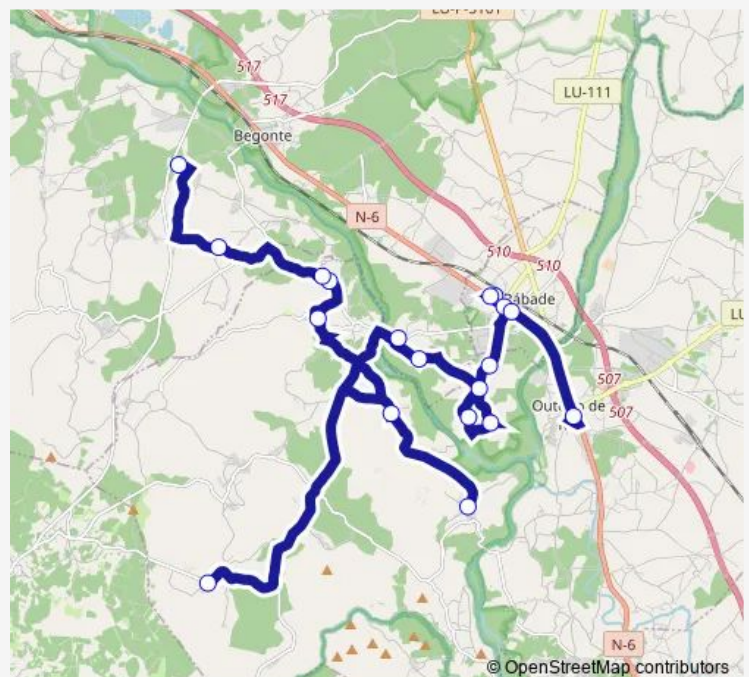

### Direction

IES RÍO Miño — Viris

20 stops

[Open route schedule](#)

IES RÍO Miño

Ceip Otero Pedrayo

Cuartel

Avda. Portugal

Cruce Bustelo

Maunfe (dársena)

Martul

Gaioso-Feira

Gaioso

Gaioso- Igrexa

Donalbai

Viris

### Route schedule

IES RÍO Miño — Viris

Monday	—
Tuesday	—
Wednesday	14:20
Thursday	14:20
Friday	14:20
Saturday	—
Sunday	—

### Route info

Direction: IES RÍO Miño

Stops: 20

Trip Duration: 0 hour 56 min

■ XG720027 — IES Río Miño-Ceip Otero Pedrayo -Viris

XG720027 Bus time schedules and route maps are available in an offline PDF at [busmaps.com](https://busmaps.com). Use the [busmaps.com](https://busmaps.com) website to see live bus times, train schedule or subway schedule, and step-by-step directions for all public transit in Rabade