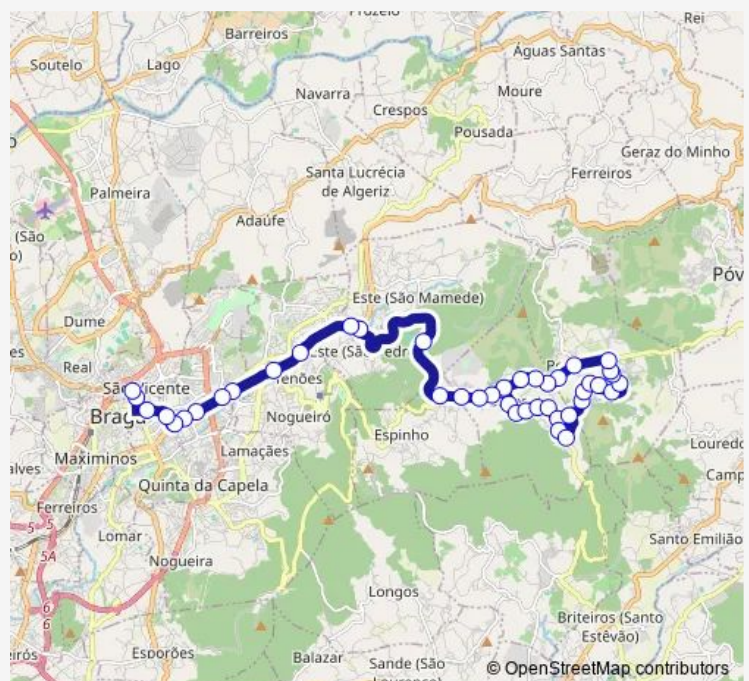

### Route schedule

Senhora Conceição III (Cruzamento) — Norton Matos I

Monday

—

Tuesday

—

Wednesday

—

Thursday

—

Friday

06:40-20:40

Saturday

—

Sunday

—

### Route info

Direction: Senhora Conceição III (Cruzamento)

Stops: 43

Trip Duration: 0 hour 50 min

013 — Avenida General Norton de Matos - Lageosa/ Pedralva

Ranhó I (Farmácia)

Requeixo li

Requeixo I (Batocas)