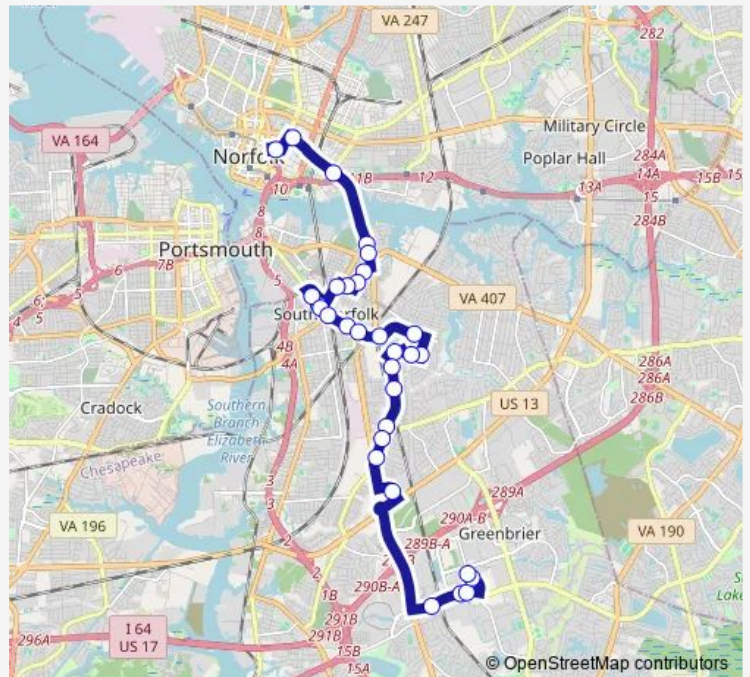

## Bus 013 Campostella Rd

[Go to website](#)

**Direction**  
 Dntc — Executive & Eden Way  
 31 stops  
[Open route schedule](#)

- Dntc
- Brambleton & Church
- Brambleton & Park
- Campostella & Elkin
- Campostella & Indian River
- Melon & Campostella
- Melon & Vine
- Berkley & Crystal
- Poindexter & Wade
- Liberty & 20th
- Liberty & Seaboard
- Liberty & 20th
- Liberty & Seaboard
- Liberty & Transylvania
- Liberty & Jefferson
- Border & Bethel
- Border & Windy
- Stalham & Fireside
- Fireside & Parkside
- Parkside & Bethel
- Campostella & Gideon

### Route schedule

Dntc — Executive & Eden Way

Monday	05:45-00:48 <sup>+1</sup>
Tuesday	05:45-00:48 <sup>+1</sup>
Wednesday	05:45-00:48 <sup>+1</sup>
Thursday	05:45-00:48 <sup>+1</sup>
Friday	05:45-00:48 <sup>+1</sup>
Saturday	05:45-00:45 <sup>+1</sup>
Sunday	05:45-00:45 <sup>+1</sup>

**Route info**  
 Direction: Dntc  
 Stops: 31  
 Trip Duration: 0 hour 57 min

013 — Campostella Rd

Campostella & Hunterdale

Campostella & Broad

Campostella & Dexter

Campostella & Mark

Robert Hall & Military

Stalham & Shady

Border & Windy

Border & Drayton

Border & Bethel

Liberty & Greer

Liberty & Fitchett

Liberty & Commerce

Liberty & 20th