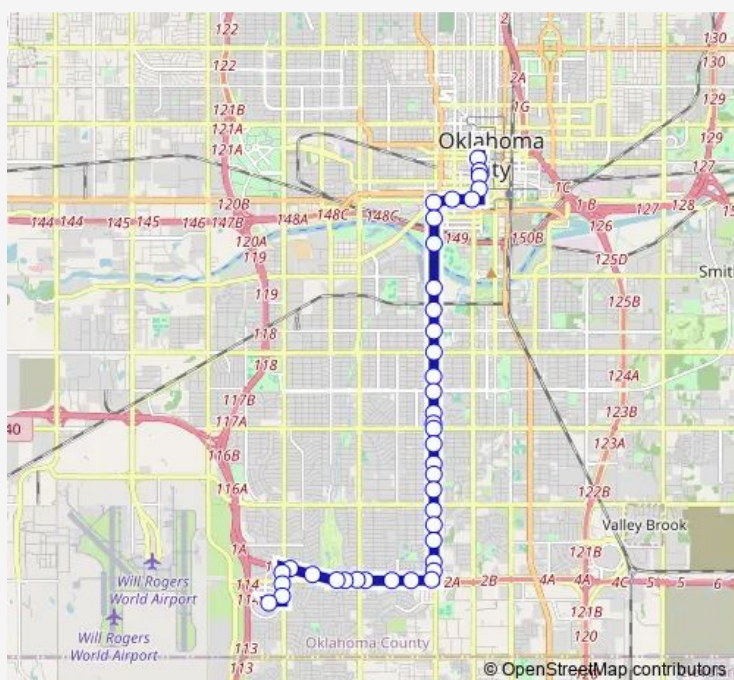

### Direction

Transit Center BAY D — Oklahoma City Community College

40 stops

[Open route schedule](#)

Transit Center BAY D

OKC Museum OF Art

N Hudson AVE @ Park Ave

S Hudson AVE @ W Sheridan Ave

S Western AVE @ SW 29th St

S Western AVE @ SW 33rd St

S Western AVE @ SW Grand Blvd

S Western AVE @ JIM Thorpe Rehab

S Western AVE @ SW Medical

S Western AVE @ SW 44th St

S Western AVE @ SW 47th St

S Western AVE @ SW 51st St

### Route schedule

Transit Center BAY D — Oklahoma City Community College

Monday 05:35-18:35

Tuesday 05:35-18:35

Wednesday 05:35-18:35

Thursday 05:35-18:35

Friday 05:35-18:35

Saturday 06:35-17:50

### Route info

Direction: Transit Center BAY D

Stops: 40

Trip Duration: 0 hour 35 min

013 — S Western/Occc

S Western AVE @ SW 56th St

S Western AVE @ SW 60th St

S Western AVE @ SW 63rd St