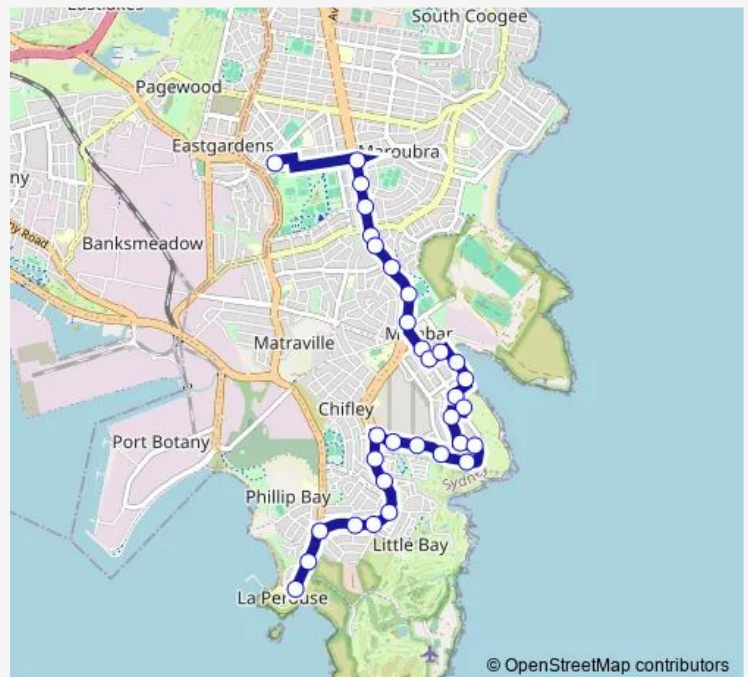

Prince Edward St Near Raglan St

Raglan St Near Victoria St

Bay Pde Near Fox St

Bay Pde Near Howe St

Prince Edward St Near Howe St

Prince Edward St Near Zion Av

Nix Av Near Adams Av

Bilga Cr Near Nix Av

Thursday 15:30

Friday 15:30

Saturday —

Sunday —

Route info

Direction: Walsh Av At Donovan Av

Stops: 32

Trip Duration: 0 hour 22 min