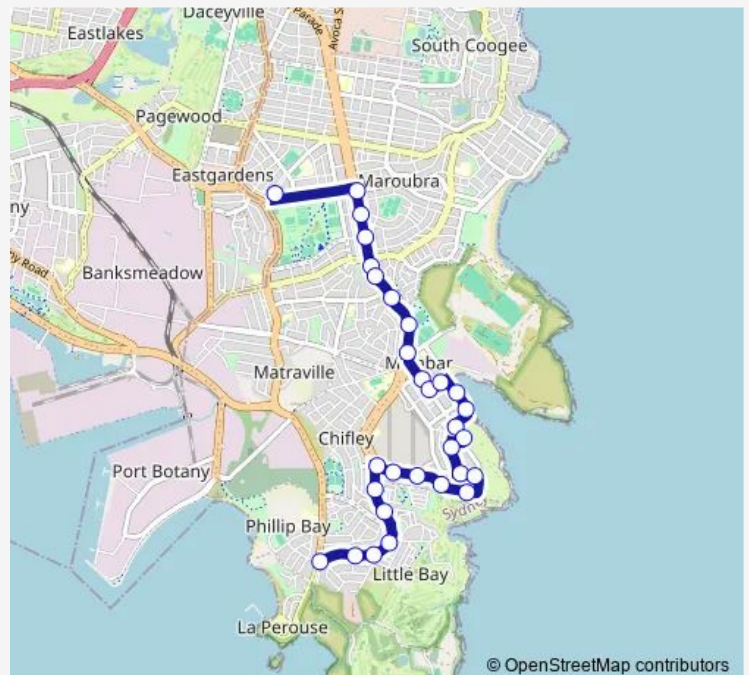

Prince Edward St At Raglan St

Prince Edward St At Howe St

Prince Edward St Before Zion Av

Nix Av At Rubie Lane

Bilga Cres After Nix Av

Bilga Cres At Prince Edward St

Bilga Cres After Eucla Cres

Bilga Cres Opp Eucla Cres

Thursday 15:20

Friday 15:20

Saturday —

Sunday —

Route info

Direction: Walsh Av At Donovan Av

Stops: 27

Trip Duration: 0 hour 19 min

745e — Marist College Pagewood to La Perouse

Anzac Pde After Cawood Av

Anzac Pde After Gubbuteh Rd

Anzac Pde After Pine Av

Anzac Pde At Jennifer St

Anzac Pde At Budd Av

Anzac Pde At Bunnerong Rd

745e School Bus time schedules and route maps are available in an offline PDF at busmaps.com. Use the busmaps.com website to see live bus times, train schedule or subway schedule, and step-by-step directions for all public transit in Sydney