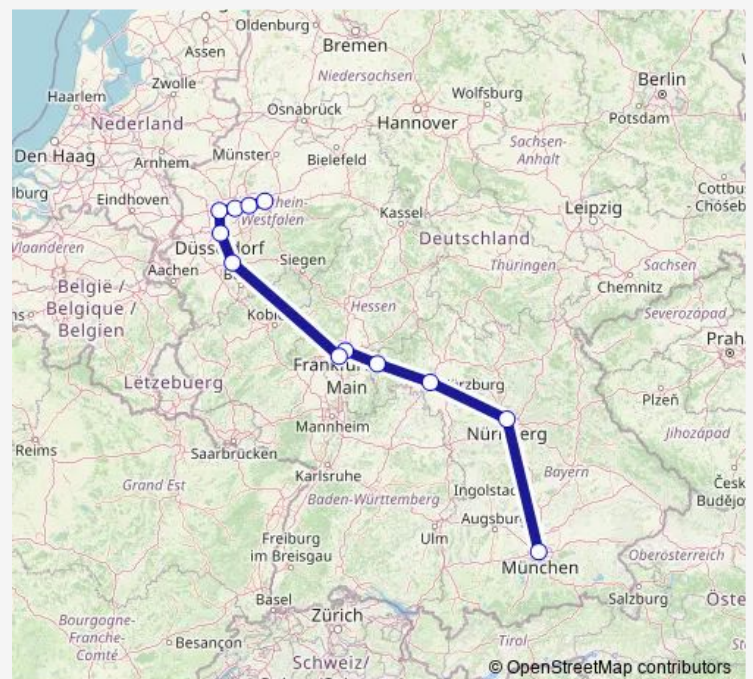

Rail ICE 41

[Go to website](#)

Direction

Essen Hbf — München Hbf

10 stops

[Open route schedule](#)

Essen Hbf

Duisburg Hbf

Düsseldorf Hbf

Köln Messe/Deutz Gl.11-12

Frankfurt(M) Flughafen Fernbf

Frankfurt(Main)Hbf

Aschaffenburg Hbf

Würzburg Hbf

Nürnberg Hbf

München Hbf

Route schedule

Essen Hbf — München Hbf

Monday 08:49

Tuesday 08:49

Wednesday 08:49

Thursday 08:49

Friday 08:49

Saturday 08:49

Sunday 08:49

Route info

Direction: Essen Hbf

Stops: 10

Trip Duration: 5 hour 17 min

■ ICE 41