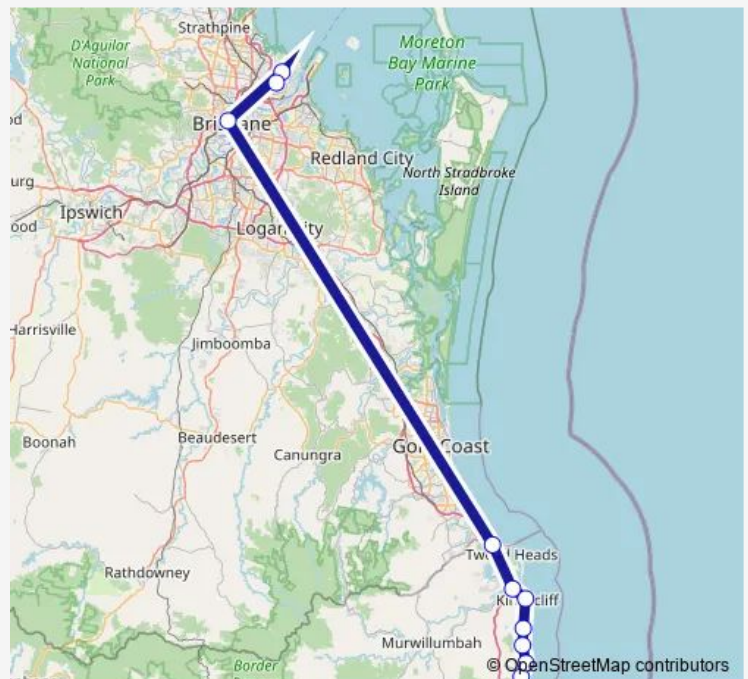

### Direction

Pottsville (Northbound) — Brisbane International Airport

10 stops

[Open route schedule](#)

Pottsville (Northbound)

Hastings Point (Northbound)

Cabarita Beach (Northbound)

Casuarina (Northbound)

Kingscliff (Northbound)

Chinderah (Northbound)

Gold Coast Airport

Brisbane Roma St Bus Stop

Brisbane Domestic Airport

Brisbane International Airport

### Route schedule

Pottsville (Northbound) — Brisbane International Airport

Monday 08:30-16:30

Tuesday 08:30-16:30

Wednesday 08:30-16:30

Thursday 08:30-16:30

Friday 08:30-16:30

Saturday 08:30-16:30

### Route info

Direction: Pottsville (Northbound)

Stops: 10

Trip Duration: 3 hour 0 min

Northbound - Pottsville to Brisbane Int.

Bus time schedules and route maps are available in an offline PDF at [busmaps.com](https://busmaps.com). Use the [busmaps.com](https://busmaps.com) website to see live bus times, train schedule or subway schedule, and step-by-step directions for all public transit in Pottsville