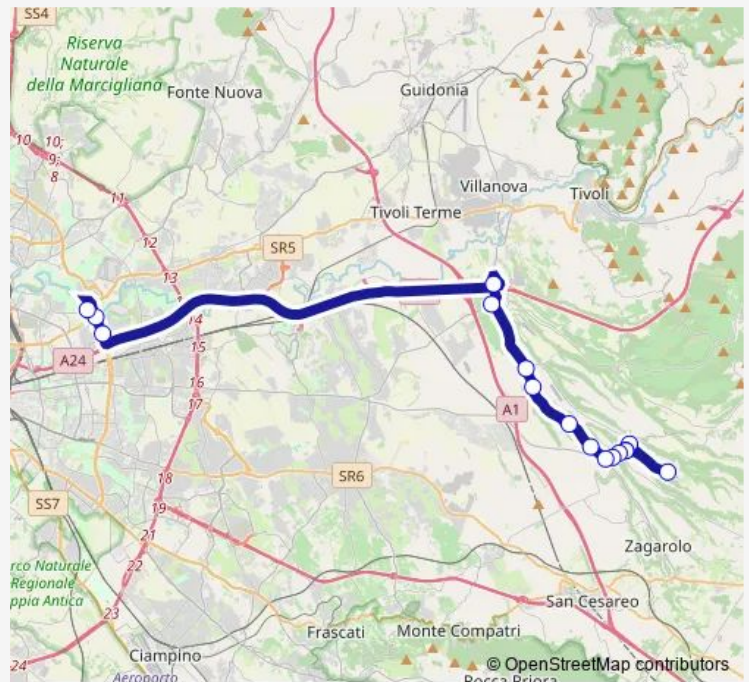

Direction

Gallicano | Viale Aldo Moro # f12111 — ROMA | Ponte Mammolo (Metro B) # f9021

16 stops

[Open route schedule](#)

- Gallicano | Viale Aldo Moro # f12111
- Gallicano | Via Sant'Antonio # f12110
- Gallicano | Via Colle Afri Via Mura S. Pastore # f12117
- Gallicano | Via Colle Afri Via Mura S. Pastore # f12112
- Gallicano | Via Pedemontana (Colle Afri) # f12113
- Gallicano | Via Prenest. Nuova Via Colle Selva # f12114
- Gallicano | Via Maremmana Via Prenest. Nuova # f12231
- Gallicano | Via Maremmana (Colle Selva II) # f12232
- Gallicano | Via Maremmana (Colle Vigne) # f12233
- Gallicano | Via Maremmana (Passerano) # f12234
- Gallicano | Via Maremmana Via Caipoli # f12235
- Roma | Via Polense Via Maremmana # f12237
- Tivoli | Via Maremmana Inferiore fronte civ. 102 # f00054
- ROMA | Via Togliatti Via D'Onofrio # f9018
- ROMA | Via Togliatti Via Alberini # f9020
- ROMA | Ponte Mammolo (Metro B) # f9021

Route schedule

Gallicano | Viale Aldo Moro # f12111 — ROMA | Ponte Mammolo (Metro B) # f9021

Monday	05:00
Tuesday	—
Wednesday	—
Thursday	05:00
Friday	05:00
Saturday	—
Sunday	—

Route info

Direction: Gallicano | Viale Aldo Moro # f12111

Stops: 16

Trip Duration: 0 hour 45 min

Bus time schedules and route maps are available in an offline PDF at busmaps.com. Use the busmaps.com website to see live bus times, train schedule or subway schedule, and step-by-step directions for all public transit in Galliciano nel Lazio