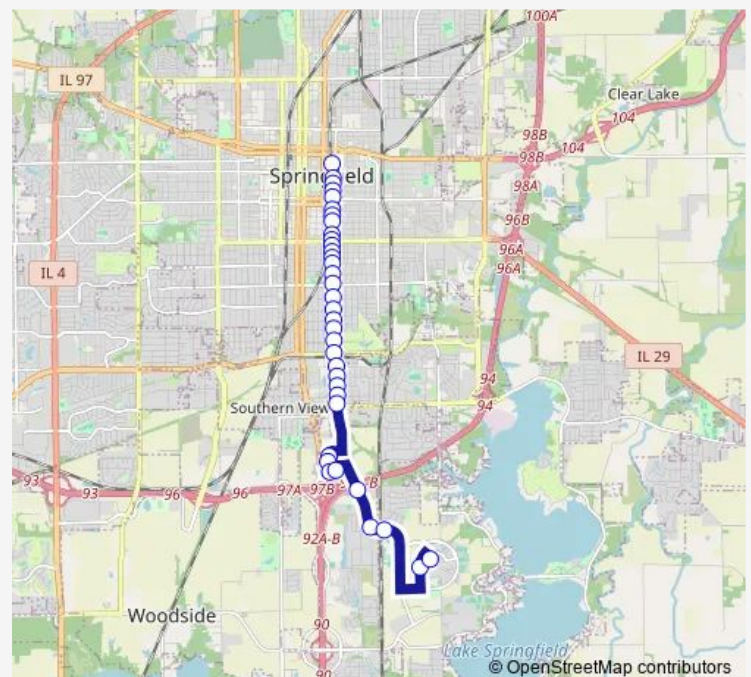

11th & Bryn Mawr

### Route schedule

Transfer Center Stop C — UIS PAC Building

Monday 18:00-22:00

Tuesday 18:00-22:00

Wednesday 18:00-22:00

Thursday 18:00-22:00

Friday 18:00-22:00

Saturday —

### Route info

Direction: Transfer Center Stop C

Stops: 36

Trip Duration: 0 hour 30 min

905 — UIS / Llcc Night Service

BusMaps

11th & Stanford

11th & Culver