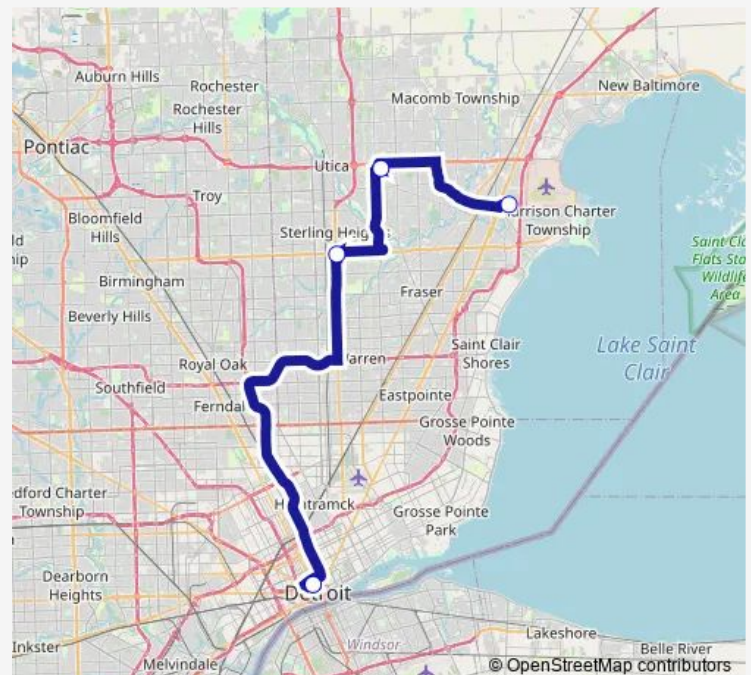

Direction

North River P&R — Grand Circus Park

4 stops

[Open route schedule](#)

North River P&R

Lakeside Mall

Meijer 16 Mile Park AND Ride Lot

Grand Circus Park

Route schedule

North River P&R — Grand Circus Park

Monday	09:00-15:00
Tuesday	—
Wednesday	—
Thursday	—
Friday	—
Saturday	09:00-15:00
Sunday	09:00-15:00

Route info

Direction: North River P&R

Stops: 4

Trip Duration: 0 hour 54 min

Direction

Grand Circus Park Sb — North River P&R

4 stops

[Open route schedule](#)

Grand Circus Park Sb

Meijer 16 Mile Park AND Ride Lot

Lakeside Mall

North River P&R

Route schedule

Grand Circus Park Sb — North River P&R

Monday	15:00-23:30
Tuesday	—
Wednesday	—
Thursday	—
Friday	—
Saturday	15:00-23:30
Sunday	15:00-23:30

Route info

Direction: Grand Circus Park Sb

Stops: 4