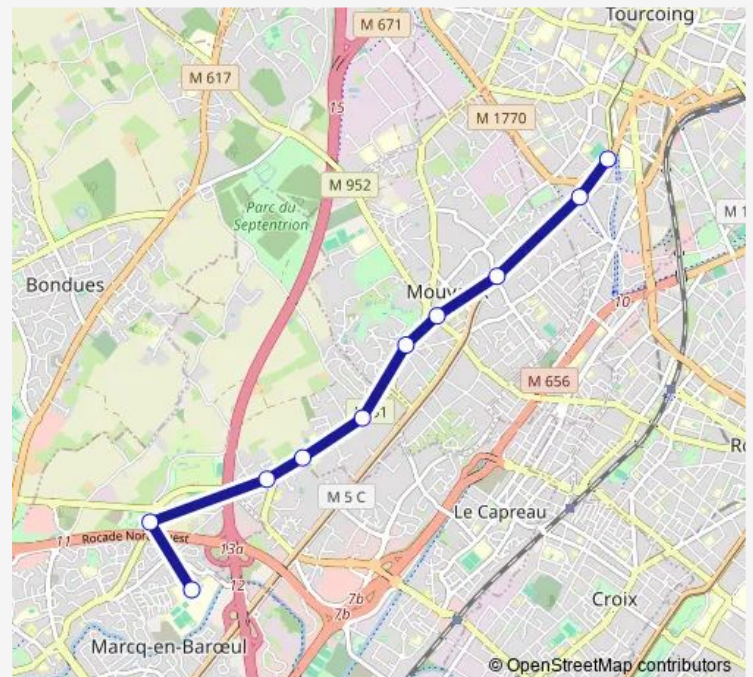

Route schedule

Pont Hydraulique — College

Monday 07:22

Tuesday 07:22

Wednesday 07:22

Thursday 07:22

Friday 07:22

Saturday 07:22

Sunday —

Route info

Direction: Pont Hydraulique

Stops: 10

Trip Duration: 0 hour 21 min

905 — Mouvaux - Marcq College

Direction

College — Pont Hydraulique

10 stops

[Open route schedule](#)

College

Ferme Aux Oies

Molinel

Ecole J. Manuel

Isly

Place De La Paix