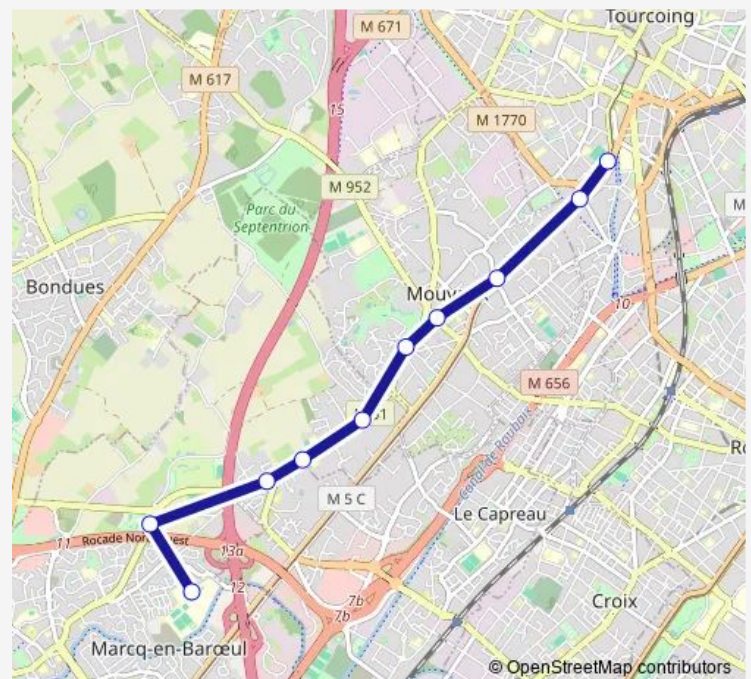

### Direction

Pont Hydraulique — College

10 stops

[Open route schedule](#)

Pont Hydraulique

Ma Campagne

Faidherbe

Mouvaux Coeur De Ville

Place De La Paix

Champreuille

Ecole J. Manuel

Molinel

Ferme Aux Oies

College

### Route schedule

Pont Hydraulique — College

Monday 07:22

Tuesday 07:22

Wednesday 07:22

Thursday 07:22

Friday 07:22

Saturday 07:22

### Route info

Direction: Pont Hydraulique

Stops: 10

Trip Duration: 0 hour 21 min

905 — Mouvaux - Marcq College