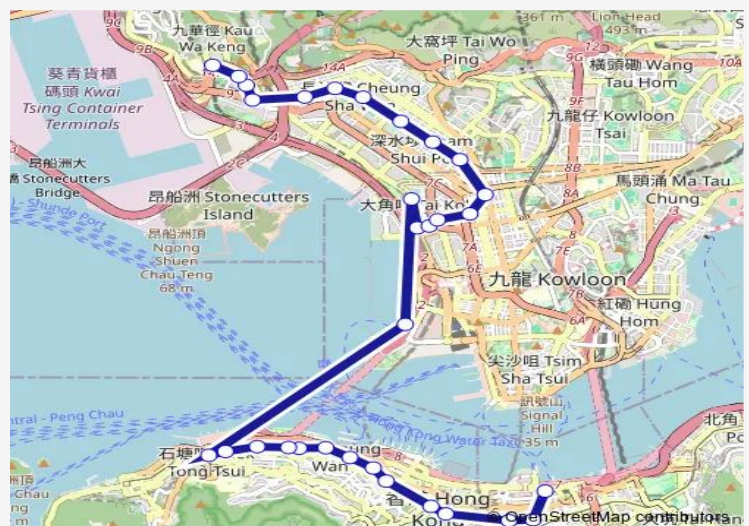

Route schedule

[Ctb] Exhibition Centre Station|[Kmb+Ctb] Exhibition Centre Station BUS Terminus/
Exhibition Centre Station|[Kmb] Exhibition Centre Station BUS Terminus|[Xb] Exhibition Centre Station Public Transport Interchange — [Kmb+Ctb] LAI CHI KOK BUS Terminus/
Lai CHI Kok|[Kmb] LAI CHI KOK BUS Terminus

Monday	06:00-23:00
Tuesday	06:00-23:00
Wednesday	06:00-23:00
Thursday	06:00-23:00
Friday	06:00-23:00
Saturday	06:00-23:00
Sunday	06:00-22:30

Route info

Direction: [Ctb] Exhibition Centre Station|[Kmb+Ctb] Exhibition Centre Station BUS Terminus/
Exhibition Centre Station|[Kmb] Exhibition Centre Station BUS Terminus|[Xb] Exhibition Centre Station Public Transport Interchange

Stops: 31

Trip Duration: 1 hour 2 min

[Ctb] Queen Street, DES Voeux Road West[[Kmb+Ctb]
Queen Street/
Queen Street, DES Voeux Road West

[Ctb] KO Shing Street, DES Voeux Road West[[Kmb+Ctb]
KO Shing Street/
Ko Shing Street, DES Voeux Road
West