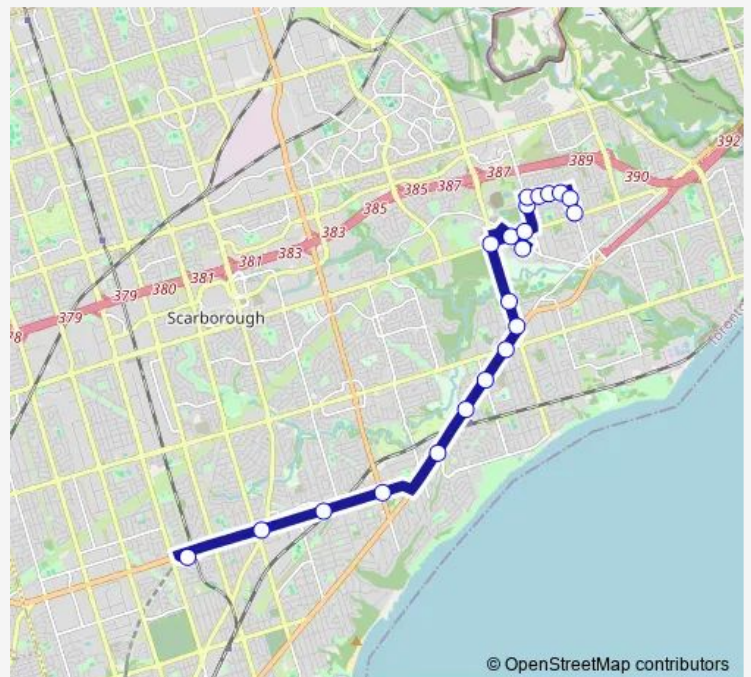

Bus 905 Eglinton East Express

[Go to website](#)

Direction

Morrish Rd at Ellesmere Rd — Kennedy Station - Platform A

19 stops

[Open route schedule](#)

- Morrish Rd at Ellesmere Rd
- Ellesmere Rd at Calverley Trail
- Ellesmere Rd at Highland Creek Park
- Ellesmere Rd at Calthorpe Ave
- Ellesmere Rd at Conlins Rd
- Ellesmere Rd at Military Trail (East)
- Military Trail at Pan Am Dr
- Military Trail at Morningside Ave
- Morningside Ave at Ellesmere Rd
- 350 Morningside Ave - West Hill Collegiate
- Morningside Ave at Kingston Rd
- Kingston Rd at Lawrence Ave East South Side
- Kingston Rd at Galloway Rd West Side
- Kingston Rd at Celeste Dr West Side - Guildwood GO Station
- Kingston Rd at Cromwell Rd West Side
- Eglinton Ave East at Markham Rd West Side
- Eglinton Ave East at Bellamy Rd North West Side - Eglinton GO Station
- Eglinton Ave East at Danforth Rd
- Kennedy Station - Platform A

Route schedule

Morrish Rd at Ellesmere Rd — Kennedy Station - Platform A

Monday	07:07-11:53
Tuesday	07:07-11:53
Wednesday	07:07-11:53
Thursday	07:07-11:53
Friday	07:07-11:53
Saturday	—
Sunday	—

Route info

Direction: Morrish Rd at Ellesmere Rd

Stops: 19

Trip Duration: 0 hour 35 min

© OpenStreetMap contributors

905 — Eglinton East Express

Direction

Kennedy Station - Platform A — Morrish Rd at Ellesmere Rd

21 stops

Route schedule

Morrish Rd at Ellesmere Rd — Kennedy Station - Platform A

Monday 12:01-22:39

Tuesday 12:01-22:39

Wednesday 12:01-22:39

Thursday 12:01-22:39

Friday 12:01-22:39

Saturday 07:06-19:05