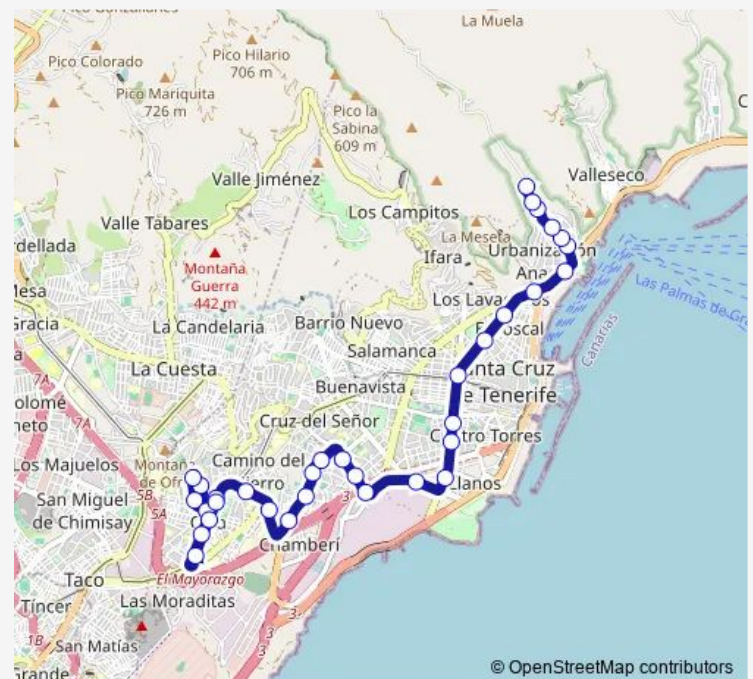

### Route info

Direction: Muelle Norte

Stops: 27

Trip Duration: 0 hour 30 min

© OpenStreetMap contributors

905 — Muelle Norte - Ofra

BusMaps

Teno

## Route info

Direction: Centro DE Salud Ofra

Stops: 33

Trip Duration: 0 hour 41 min

Comandancia DE Marina

Avenida DE Anaga

José Martí

Venus