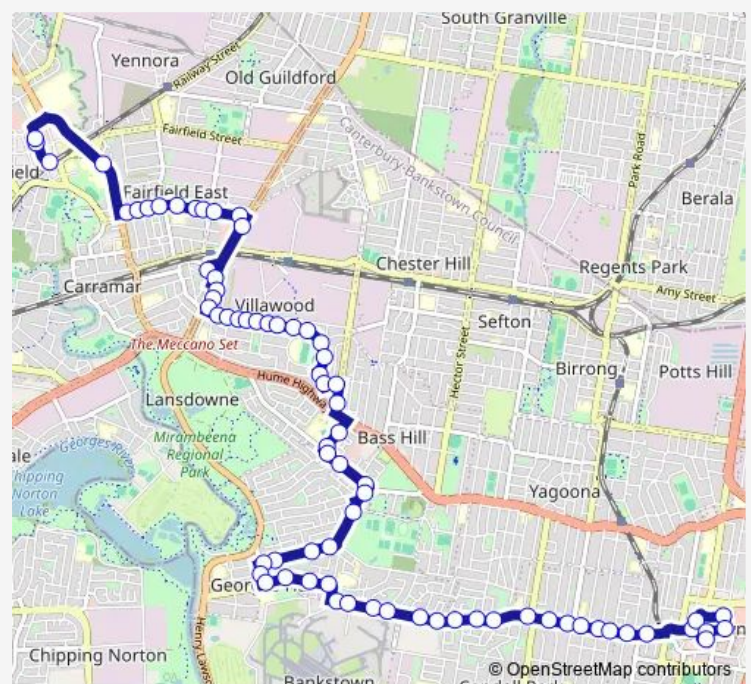

Thursday 15:41

Friday 15:41

Saturday —

Sunday —

Route info

Direction: Haig Av After Georges Cres

Stops: 28

Trip Duration: 0 hour 29 min

905 — Fairfield to Bankstown

Marion St Opp Egan St

Marion St At Chapel Rd

Chapel Rd Opp Bankstown Court House

Bankstown Central, The Mall, Stand C

Bankstown Central, Link Rd, Stand A

Bankstown Station, North Tce, Stand H

Bankstown Station, Stand C

Direction

Bankstown Station, Stand D — Fairfield Station, Stand F

69 stops

[Open route schedule](#)

Bankstown Station, Stand D

Bankstown Central, The Mall, Stand C

Bankstown Library And Knowledge Centre, Chapel Rd

Thursday 04:48-21:27

Friday 04:48-21:27

Saturday 05:18-21:31

Sunday 06:58-21:31

Route info

Direction: Fairfield Station, Stand D

Stops: 73

Trip Duration: 0 hour 52 min