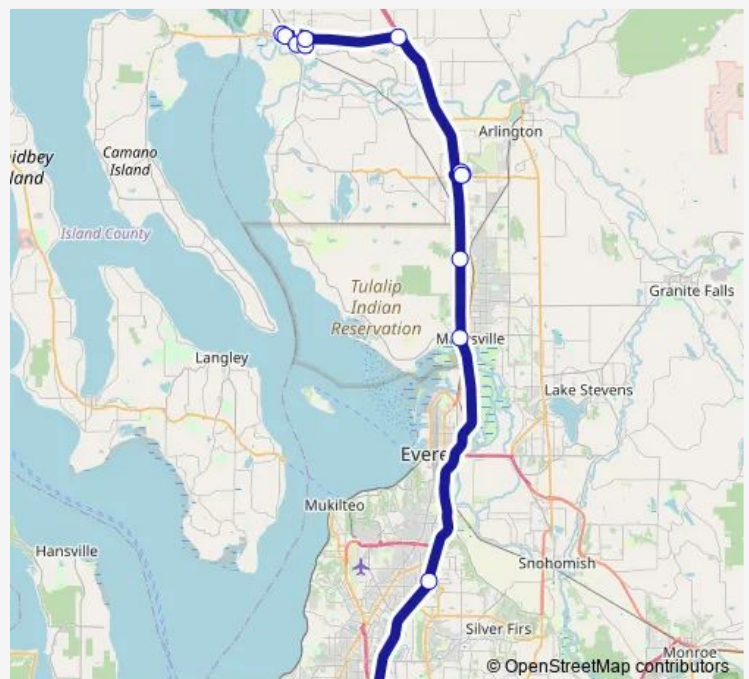

72nd Ave NW & 265th St Nw

Stanwood I-5 Park & Ride Bay 1

Smokey Point Blvd & 172nd St Ne

Smokey Point Transit Center Bay 1

172nd St NE & Smokey Point Blvd

I-5 & 116th St NE Flyer Stop

I-5 & Marine Dr NE Flyer Stop

South Everett Fwy Station Bay 3

Lynnwood City Center Station Bay A7

### Route schedule

88th Ave NW & 270th St Nw — Lynnwood City Center Station Bay A7

Monday	04:20-21:21
Tuesday	04:20-21:21
Wednesday	04:20-21:21
Thursday	04:20-21:21
Friday	04:20-21:21
Saturday	—
Sunday	—

### Route info

Direction: 88th Ave NW & 270th St Nw

Stops: 13

Trip Duration: 1 hour 10 min