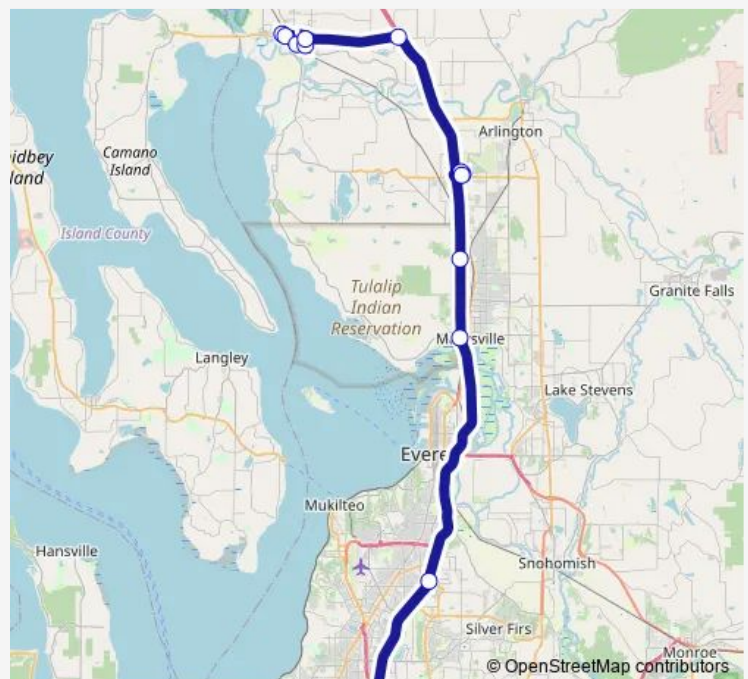

Stanwood Downtown Park & Ride Bay 1

Pioneer Hwy & 77th Ave Nw

72nd Ave NW & 261st St Nw

72nd Ave NW & 265th St Nw

Stanwood I-5 Park & Ride Bay 1

Smokey Point Blvd & 172nd St NE

Smokey Point Transit Center Bay 1

172nd St NE & Smokey Point Blvd

I-5 & 116th St NE Flyer Stop

I-5 & Marine Dr NE Flyer Stop

South Everett Fwy Station Bay 3

Lynnwood City Center Station Bay A7

Route schedule

88th Ave NW & 270th St Nw — Lynnwood City Center Station Bay A7

Monday 04:20-21:21

Tuesday 04:20-21:21

Wednesday 04:20-21:21

Thursday 04:20-21:21

Friday 04:20-21:21

Saturday —

Sunday —

Route info

Direction: 88th Ave NW & 270th St Nw

Stops: 13

Trip Duration: 1 hour 1 min

Direction

Lynnwood City Center Station Bay D2 — Stanwood Downtown Park & Ride Bay 1

14 stops

[Open route schedule](#)

Lynnwood City Center Station Bay D2