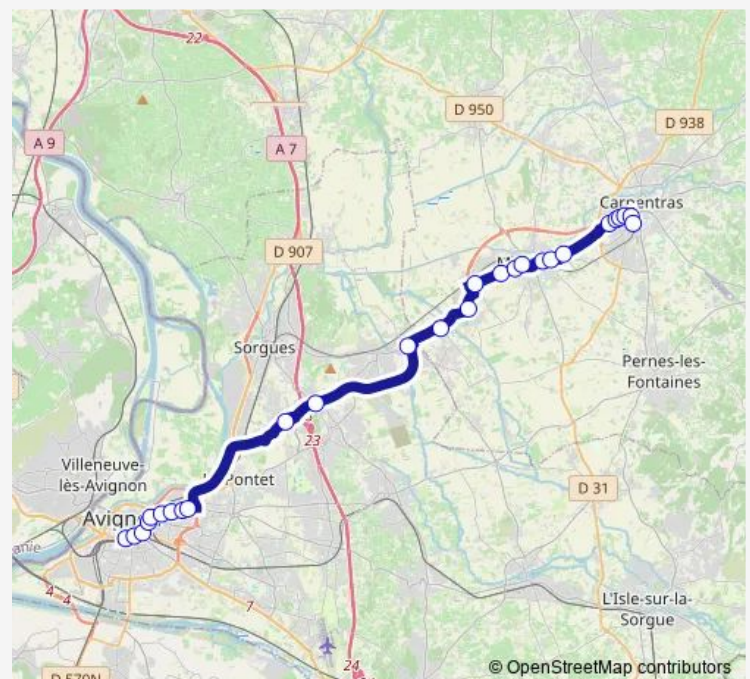

### Route schedule

PEM Gare Routière — PEM Gare Routière

Monday 06:40-20:10

Tuesday 06:40-20:10

Wednesday 06:40-20:10

Thursday 06:40-20:10

Friday 06:40-20:10

Saturday 08:05-20:05

### Route info

Direction: PEM Gare Routière

Stops: 27

Trip Duration: 0 hour 45 min

905 — 905 \_ Avignon - Carpentras

BusMaps

Romarins

Aubanel