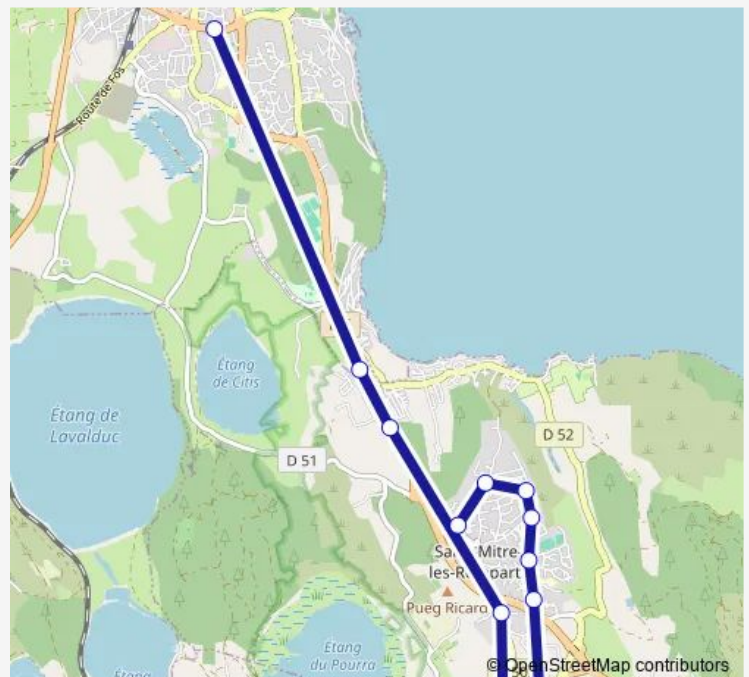

## Route schedule

Daudet — Foyer du 3ème Age

Monday	16:55
Tuesday	16:55
Wednesday	12:10
Thursday	16:55
Friday	16:55
Saturday	—
Sunday	—

## Route info

Direction: Daudet

Stops: 12

Trip Duration: 0 hour 24 min

905 Bus time schedules and route maps are available in an offline PDF at [busmaps.com](https://busmaps.com). Use the [busmaps.com](https://busmaps.com) website to see live bus times, train schedule or subway schedule, and step-by-step directions for all public transit in Saint-Mitre-les-Remparts