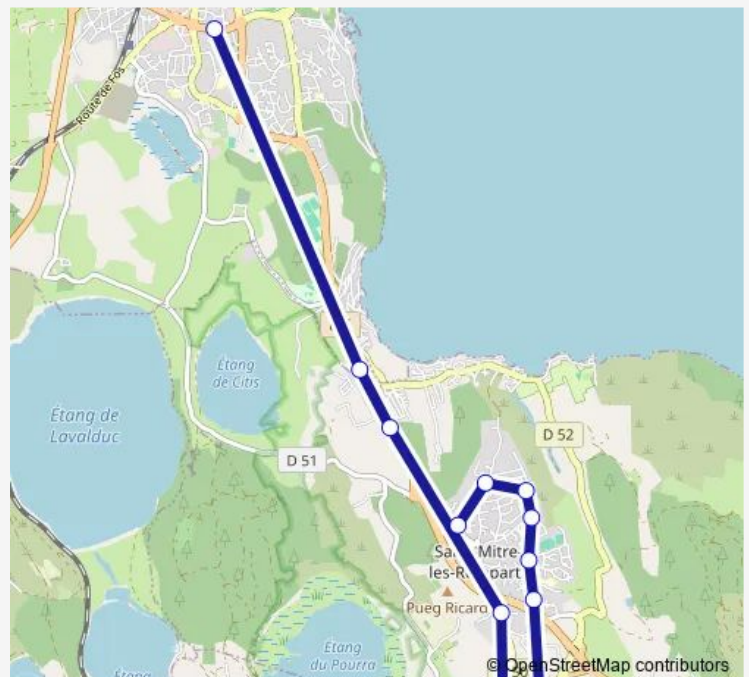

Route schedule

Daudet — Foyer du 3ème Age

Monday 16:55

Tuesday 16:55

Wednesday 12:10

Thursday 16:55

Friday 16:55

Saturday —

Sunday —

Route info

Direction: Daudet

Stops: 12

Trip Duration: 0 hour 24 min

905 — Istres Daudet - St Mitre Foyer 3ème âge

BusMaps

905 Bus time schedules and route maps are available in an offline PDF at busmaps.com. Use the busmaps.com website to see live bus times, train schedule or subway schedule, and step-by-step directions for all public transit in Saint-Mitre-les-Remparts