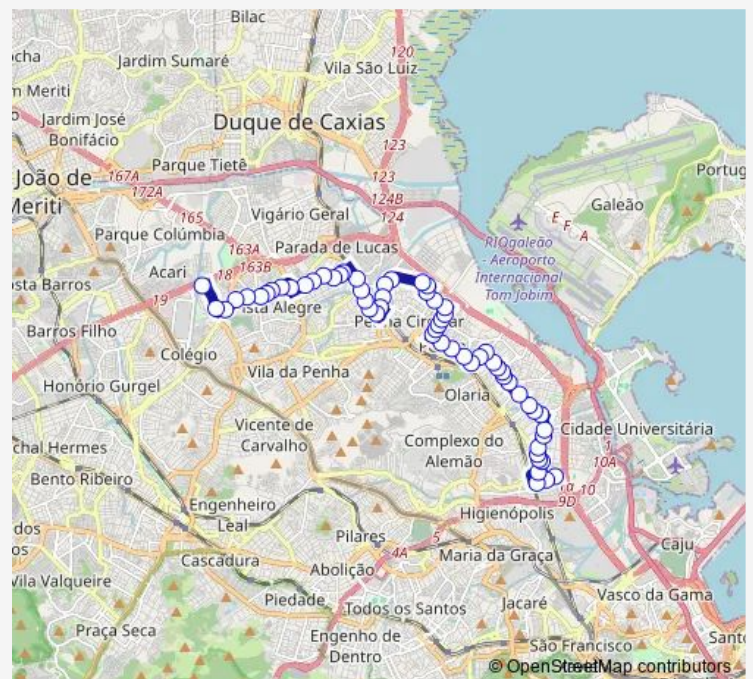

### Route schedule

Ponto Final: Bonsucesso : Avenida Roma — Ponto Final: Irajá : Hipócrates

Monday 00:00

Tuesday 00:00

Wednesday 00:00

Thursday 00:00

Friday 00:00

Saturday 00:00

### Route info

Direction: Ponto Final: Bonsucesso : Avenida Roma

Stops: 60

Trip Duration: 0 hour 51 min

905 — Bonsucesso - Irajá

Policlínica José Paranhos Fontenelle

Santa Basilissa

Jequiriça