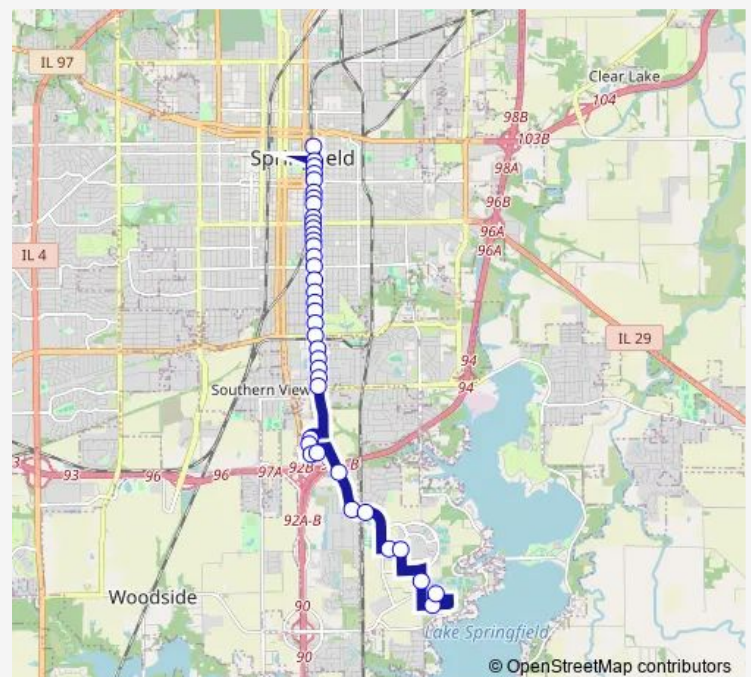

11th & Wellesley

11th & Oberlin

11th & Bryn Mawr

Route schedule

Transfer Center Stop C — Lincoln Land Community College

Monday 18:00-22:00

Tuesday 18:00-22:00

Wednesday 18:00-22:00

Thursday 18:00-22:00

Friday 18:00-22:00

Saturday —

Sunday —

Route info

Direction: Transfer Center Stop C

Stops: 39

Trip Duration: 0 hour 28 min

905 — UIS / Llcc Night Service

11th & Stanford

11th & Culver

11th & Knox

11th & Bruce

11th & Cottonwood

11th & Stevenson

Octavus & Linconshire