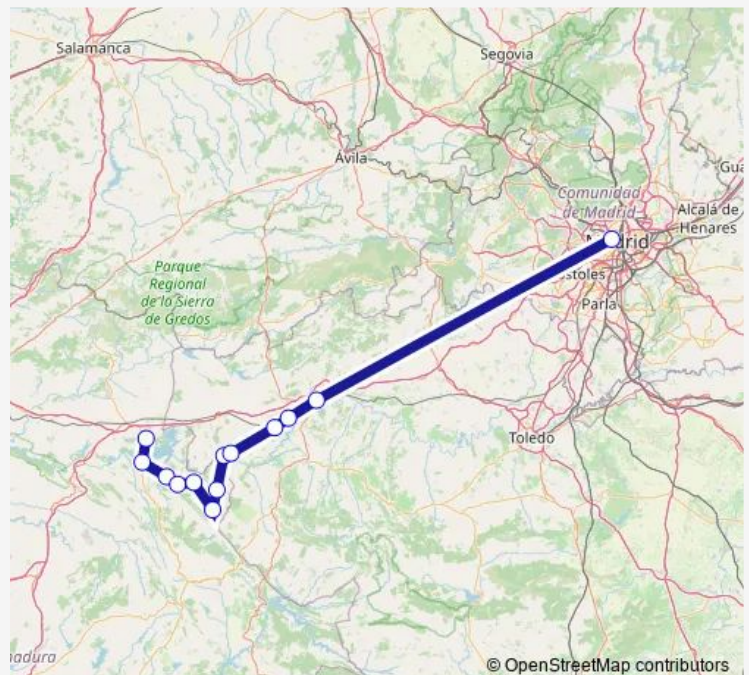

### Route schedule

Peraleda de la Mata — Madrid Principe Pio

Monday 08:30

Tuesday 08:30

Wednesday 08:30

Thursday 08:30

Friday 08:30

Saturday 06:30

### Route info

Direction: Peraleda de la Mata

Stops: 13

Trip Duration: 3 hour 30 min

905 — Madrid-Peraleda DE LA Mata

BusMaps

## Direction

Madrid Principe Pio — Peraleda de la Mata

13 stops

[Open route schedule](#)

Madrid Principe Pio

Talavera de La Reina

Alberche del Caudillo

Calera y Chozas

## Route info

Direction: Madrid Principe Pio

Stops: 13

Trip Duration: 3 hour 22 min

905 Bus time schedules and route maps are available in an offline PDF at busmaps.com. Use the busmaps.com website to see live bus times, train schedule or subway schedule, and step-by-step directions for all public transit in Calera y Chozas