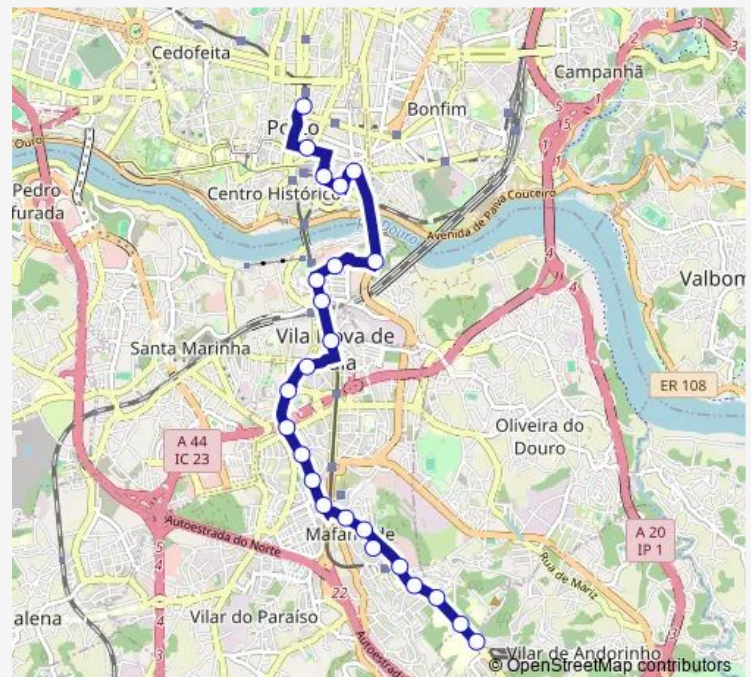

### Direction

Trindade — Monte DA Virgem

27 stops

[Open route schedule](#)

- Trindade
- AV. Aliados
- Est.S.Bento
- L.Go 1º Dezembro
- Batalha
- Escarpa Serra Pilar
- Quartel Srr. Pilar
- Jardim DO Morro
- General Torres
- Tribunal DE Gaia
- Lgo. DOS Aviadores
- Barrosa
- Tv.Conselheiro Veloso DA Cruz
- Alfêres Pereira
- Visconde Devesas
- Soares DOS Reis
- C. Saúde S. Reis
- L. Estevão Torres
- S.To Ovídio
- Clube Caçadores
- Cravel

### Route schedule

Trindade — Monte DA Virgem

Monday	05:35-00:30 <sup>+1</sup>
Tuesday	05:35-00:30 <sup>+1</sup>
Wednesday	05:35-00:30 <sup>+1</sup>
Thursday	05:35-00:30 <sup>+1</sup>
Friday	05:35-00:30 <sup>+1</sup>
Saturday	05:35-00:30 <sup>+1</sup>
Sunday	05:35-00:30 <sup>+1</sup>

### Route info

Direction: Trindade

Stops: 27

Trip Duration: 0 hour 27 min

905 — Bolhão - Monte Da Virgem

Rtp

Esc. EB 2/3 S Reis

Sardoal

## Route info

Direction: Monte DA Virgem

Stops: 24

Trip Duration: 0 hour 41 min

905 Bus time schedules and route maps are available in an offline PDF at [busmaps.com](https://busmaps.com). Use the [busmaps.com](https://busmaps.com) website to see live bus times, train schedule or subway schedule, and step-by-step directions for all public transit in Vila Nova de Gaia