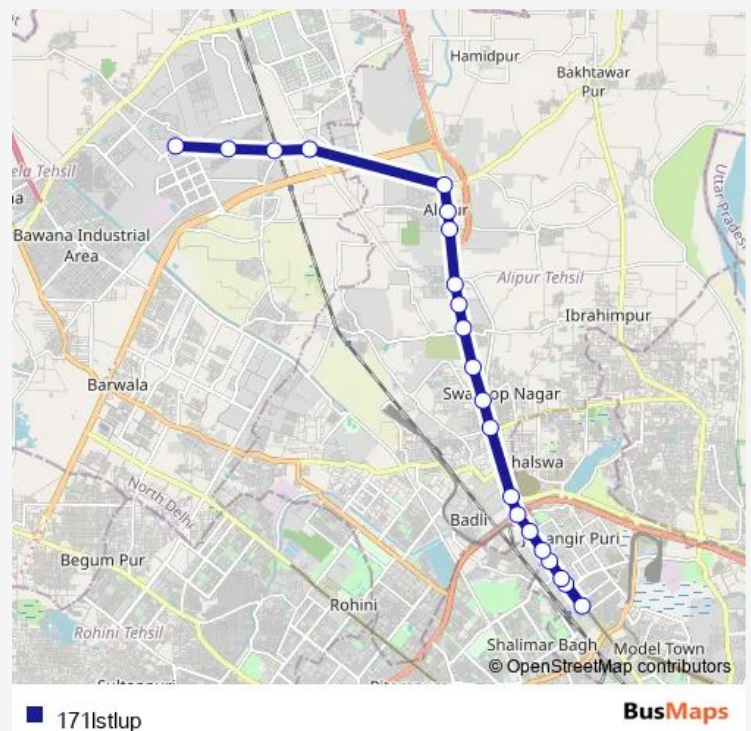

### Direction

Adarsh Nagar / Bharola Village — Bawana Sec 5 Cluster Depot

21 stops

[Open route schedule](#)

Adarsh Nagar / Bharola Village

Sarai Peepal Thala

Mahindra Park

Jahangir Puri GT Road

### Route schedule

Adarsh Nagar / Bharola Village — Bawana Sec 5 Cluster Depot

Monday 20:18-22:58

Tuesday 20:18-22:58

Wednesday 20:18-22:58

Thursday 20:18-22:58

Friday 20:18-22:58

Saturday 20:18-22:58

### Route info

Direction: Adarsh Nagar / Bharola Village

Stops: 21

Trip Duration: 1 hour 5 min

171Istlup

1711stlup Bus time schedules and route maps are available in an offline PDF at [busmaps.com](https://busmaps.com). Use the [busmaps.com](https://busmaps.com) website to see live bus times, train schedule or subway schedule, and step-by-step directions for all public transit in Alipur