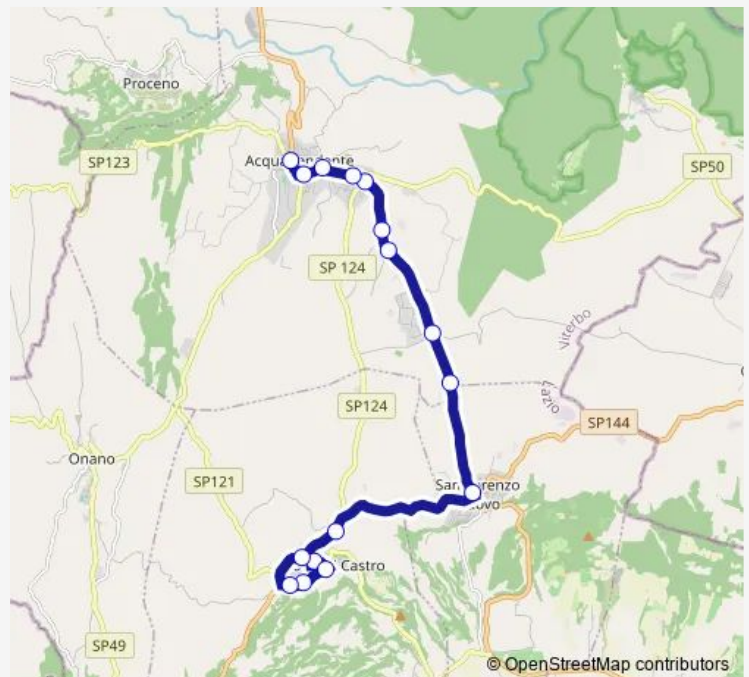

Bus Grotte di Castro - Acquapendente # Ac830d

[Go to website](#)

Direction

GROTTE | Via Roma Via Moro # f932 — ACQUAPENDENTE | Ist. OMNICOMPRESIVO LEONARDO DA VINCI # f847

16 stops

[Open route schedule](#)

Route schedule

GROTTE | Via Roma Via Moro # f932 — ACQUAPENDENTE | Ist. OMNICOMPRESIVO LEONARDO DA VINCI # f847

Monday 07:35

Tuesday 07:35

Wednesday 07:35

Thursday 07:35

Friday 07:35

Saturday 07:35

Sunday —

Route info

Direction: GROTTE | Via Roma Via Moro # f932

Stops: 16

Trip Duration: 0 hour 20 min

Bus time schedules and route maps are available in an offline PDF at busmaps.com. Use the busmaps.com website to see live bus times, train schedule or subway schedule, and step-by-step directions for all public transit in Acquapendente