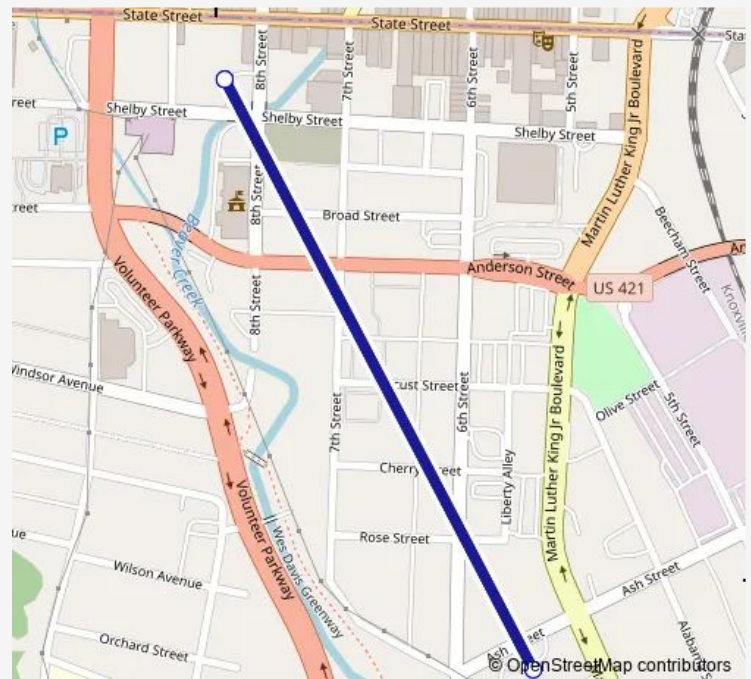

## Bus Southside Work Run

[Go to website](#)

### Direction

Downtown Transfer Center — Downtown Transfer Center

3 stops

[Open route schedule](#)

Downtown Transfer Center

Edgemont Towers

Downtown Transfer Center

### Route schedule

Downtown Transfer Center — Downtown Transfer Center

Monday 06:15-17:15

Tuesday 06:15-17:15

Wednesday 06:15-17:15

Thursday 06:15-17:15

Friday 06:15-17:15

Saturday —

### Route info

Direction: Downtown Transfer Center

Stops: 3

Trip Duration: 0 hour 45 min

Southside Work Run

Bus time schedules and route maps are available in an offline PDF at [busmaps.com](https://busmaps.com). Use the [busmaps.com](https://busmaps.com) website to see live bus times, train schedule or subway schedule, and step-by-step directions for all public transit in Bristol