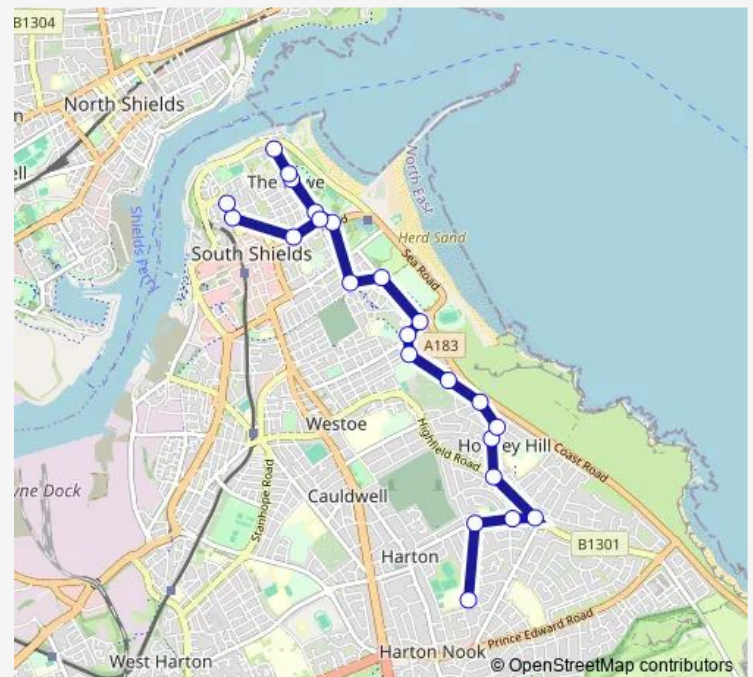

Lawe Road-Trajan Avenue

Lawe Road-George Scott Street

Ocean Road

Route schedule

Harton Academy — Mile End Road-Clasper Court

Monday 15:05

Tuesday 15:05

Wednesday 15:05

Thursday 15:05

Friday 15:05

Saturday —

Sunday —

Route info

Direction: Harton Academy

Stops: 23

Trip Duration: 0 hour 20 min

■ S827 — Mile End Road - Harton Academy

Mile End Road

Mile End Road-Clasper Court

Direction

Mile End Road-St Stephens Church — Harton Academy

20 stops

[Open route schedule](#)

Mile End Road-St Stephens Church

Thursday 07:40

Friday 07:40

Saturday —

Sunday —

Route info

Direction: Mile End Road-St Stephens Church

Stops: 20

Trip Duration: 0 hour 25 min