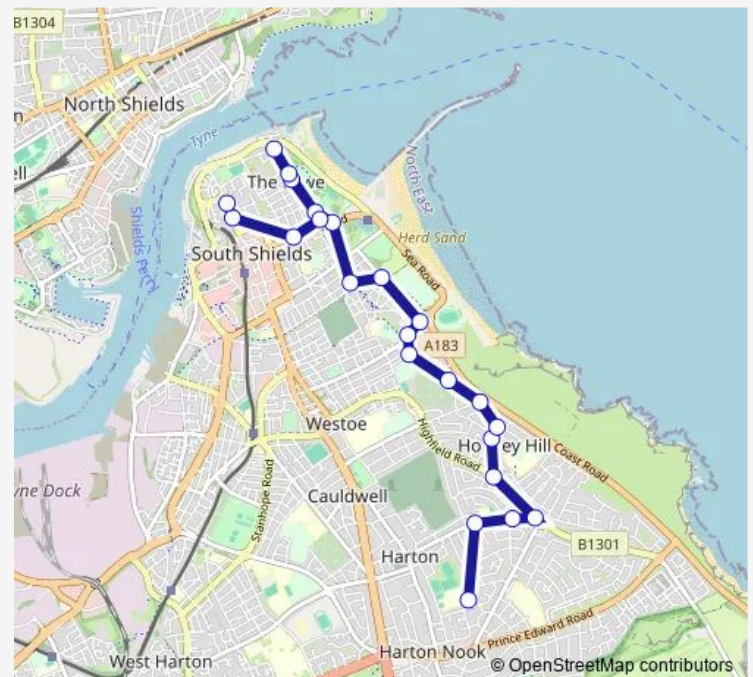

Lawe Road-Trajan Avenue

Lawe Road-George Scott Street

Ocean Road

Route schedule

Harton Academy — Mile End Road-Clasper Court

Monday 15:05

Tuesday 15:05

Wednesday 15:05

Thursday 15:05

Friday 15:05

Saturday —

Sunday —

Route info

Direction: Harton Academy

Stops: 23

Trip Duration: 0 hour 20 min

■ S827 — Mile End Road - Harton Academy

Mile End Road

Mile End Road-Clasper Court

Direction

Mile End Road-St Stephens Church — Harton Academy

20 stops

[Open route schedule](#)

Mile End Road-St Stephens Church

Thursday 07:40

Friday 07:40

Saturday —

Sunday —

Route info

Direction: Mile End Road-St Stephens Church

Stops: 20

Trip Duration: 0 hour 25 min