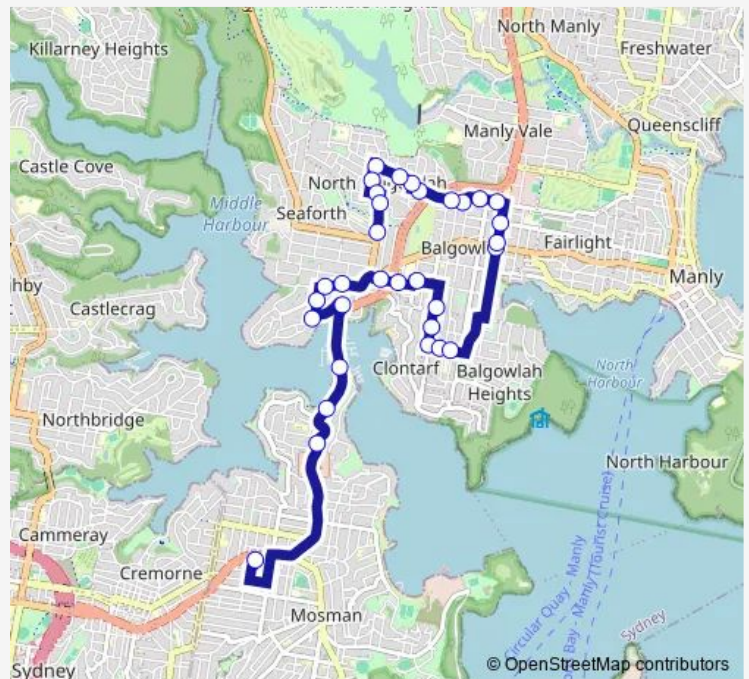

Ponsonby Pde At Panorama Pde

Balgowlah RSL Memorial Club, Ethel St

Ethel St At Coral St

Upper Beach St After Maretimo St

Seaview St At New St

Beatrice St Opp The Walk

Beatrice St At Ernest St

Ernest St Before Lewis St

Ernest St At Radio Av

Condamine St At Sydney Rd

Condamine St Opp Balgowlah Uniting Church

Condamine St At Griffiths St

Route schedule

Cardinal St Opp Sacred Heart Primary School — Seaforth Public School, Brook Rd

Monday	15:05
Tuesday	15:05
Wednesday	15:05
Thursday	15:05
Friday	15:05
Saturday	—
Sunday	—

Route info

Direction: Cardinal St Opp Sacred Heart Primary School

Stops: 32

Trip Duration: 0 hour 37 min

588n — Sacred Heart Primary School to Seaforth Public School via Condamine St **BusMaps**

Hunter St Before St Pauls Rd

St Pauls Rd Before Bangaroo St

Bangaroo St At Serpentine Cres

Seaforth Public School, Brook Rd

588n School Bus time schedules and route maps are available in an offline PDF at busmaps.com. Use the busmaps.com website to see live bus times, train schedule or subway schedule, and step-by-step directions for all public transit in Sydney