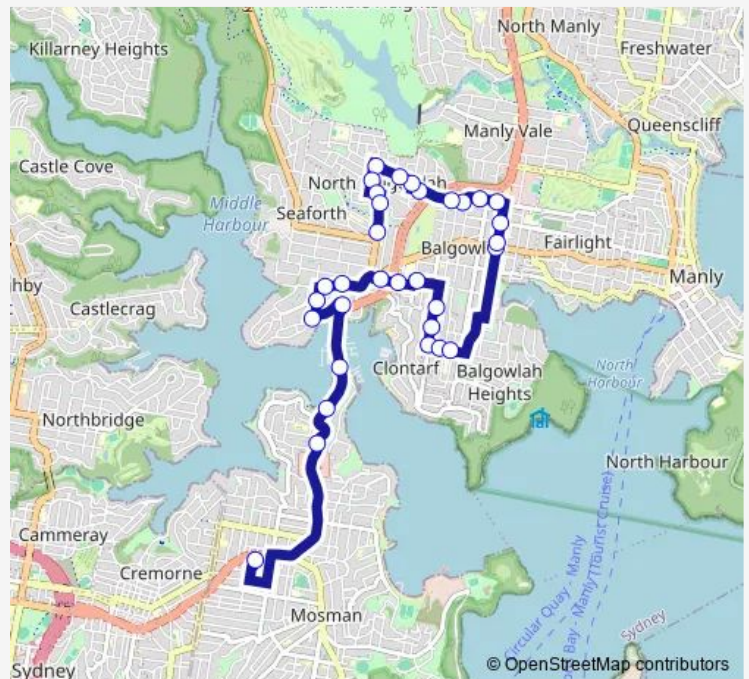

Ponsonby Pde At Panorama Pde

Balgowlah RSL Memorial Club, Ethel St

Ethel St At Coral St

Upper Beach St After Maretimo St

Seaview St At New St

Beatrice St Opp The Walk

Beatrice St At Ernest St

Ernest St Before Lewis St

Ernest St At Radio Av

Condamine St At Sydney Rd

Condamine St Opp Balgowlah Uniting Church

Condamine St At Griffiths St

Route schedule

Cardinal St Opp Sacred Heart Primary School — Seaforth Public School, Brook Rd

Monday	15:05
Tuesday	15:05
Wednesday	15:05
Thursday	15:05
Friday	15:05
Saturday	—
Sunday	—

Route info

Direction: Cardinal St Opp Sacred Heart Primary School

Stops: 32

Trip Duration: 0 hour 37 min

588n — Sacred Heart Primary School to Seaforth Public School via Condamine St **BusMaps**

Hunter St Before St Pauls Rd

St Pauls Rd Before Bangaroo St

Bangaroo St At Serpentine Cres

Seaforth Public School, Brook Rd

588n School Bus time schedules and route maps are available in an offline PDF at busmaps.com. Use the busmaps.com website to see live bus times, train schedule or subway schedule, and step-by-step directions for all public transit in Sydney