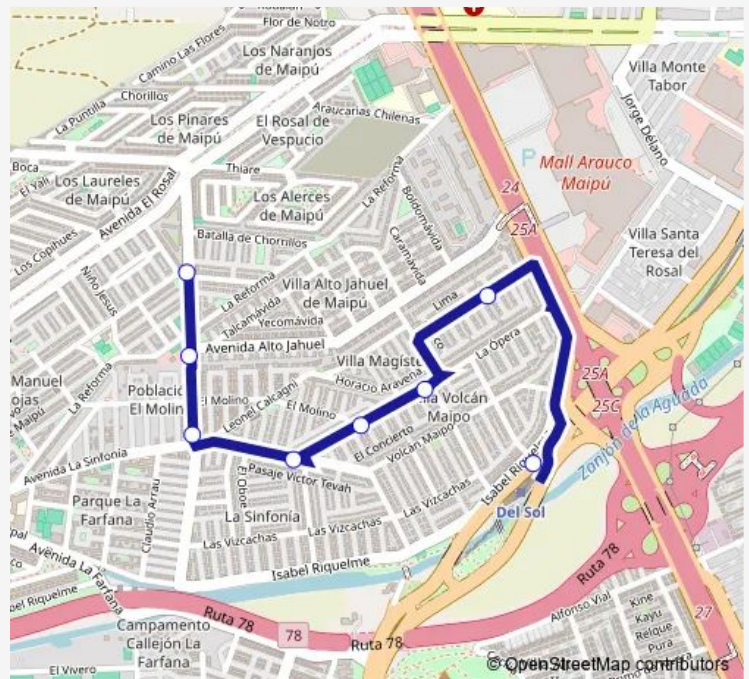

Bus I08c La Farfana - (M) Del Sol

[Go to website](#)

Direction

Pi1416-Jorge Alessandri / esq. Cdlla. de Los Andes —
Pi1788-Parada / Est. Intermodal Del Sol

8 stops

[Open route schedule](#)

Pi1416-Jorge Alessandri / esq. Cdlla. de Los Andes

Pi1788-Parada / Est. Intermodal Del Sol

Route schedule

Pi1416-Jorge Alessandri / esq. Cdlla. de Los Andes —
Pi1788-Parada / Est. Intermodal Del Sol

Monday	00:00
Tuesday	00:00
Wednesday	00:00
Thursday	00:00
Friday	00:00
Saturday	—
Sunday	—

Route info

Direction: Pi1416-Jorge Alessandri / esq. Cdlla. de Los Andes

Stops: 8

Trip Duration: 0 hour 7 min

I08c — La Farfana - (M) Del Sol

I08c Bus time schedules and route maps are available in an offline PDF at busmaps.com. Use the busmaps.com website to see live bus times, train schedule or subway schedule, and step-by-step directions for all public transit in Santiago