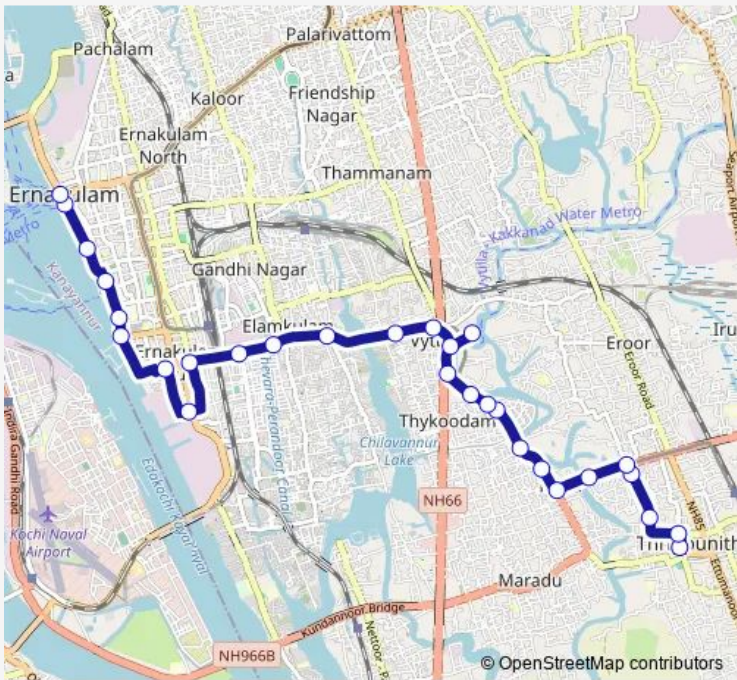

Bus High Court ↔ Thrippoonithura

[Go to website](#)

Direction
Thrippunithura — High Court
29 stops
[Open route schedule](#)

- Thrippunithura
- Statue Junction
- Sree Venkateswara High School
- Vadakkekotta
- Menakakotta
- Petta East
- Petta
- Petta Metro Station
- Champakkara
- Thykoodam Junction
- Thykoodam Metro Station
- Oen
- Sub Station
- Vyttila Devaswom Board
- Vyttila
- Vyttila Junction
- Janatha
- Elamkulam Junction
- Kadavanthra
- Manorama Junction
- Valanjambalam

Route schedule
Thrippunithura — High Court

Monday	06:00
Tuesday	06:00
Wednesday	06:00
Thursday	06:00
Friday	06:00
Saturday	06:00
Sunday	06:00

Route info
Direction: Thrippunithura
Stops: 29
Trip Duration: 0 hour 38 min

Monday 06:00

Tuesday 06:00

Wednesday 06:00

Thursday 06:00

Friday 06:00

Saturday 06:00

Sunday 06:00

Route info

Direction: High Court

Stops: 32

Trip Duration: 0 hour 37 min

Petta East

Vadakkekotta

Alliance Junction

S N Junction

Thrippunithura Old Stand