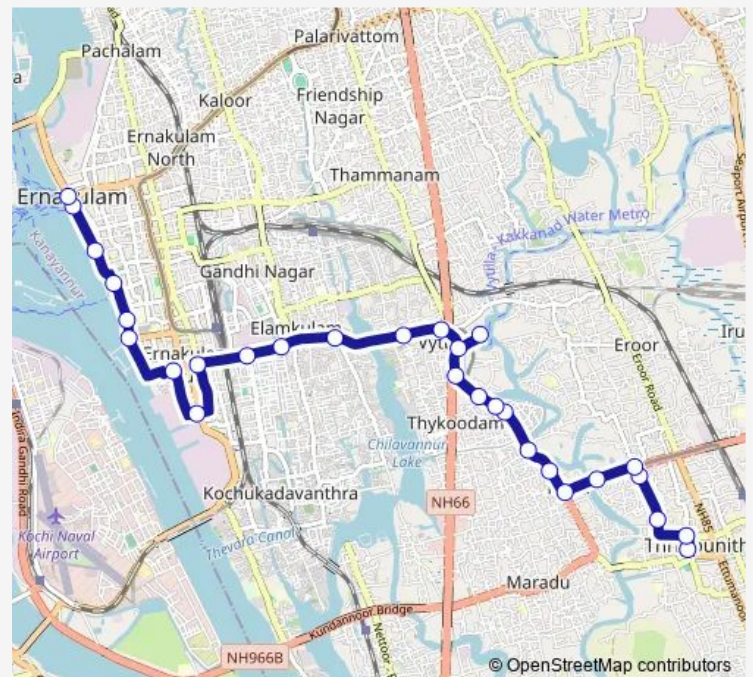

Bus High Court ↔ Thrippoonithura

[Go to website](#)

Direction

Thrippunithura — High Court

29 stops

[Open route schedule](#)

- Thrippunithura
- Statue Junction
- Sree Venkateswara High School
- Vadakkekotta
- Menakakotta
- Petta East
- Petta
- Petta Metro Station
- Champakkara
- Thykooodam Junction
- Thykooodam Metro Station
- Oen
- Sub Station
- Vyttila Devaswom Board
- Vyttila
- Vyttila Junction
- Janatha
- Elamkulam Junction
- Kadavanthra
- Manorama Junction
- Valanjambalam

Route schedule

Thrippunithura — High Court

Monday	06:00
Tuesday	06:00
Wednesday	06:00
Thursday	06:00
Friday	06:00
Saturday	06:00
Sunday	06:00

Route info

Direction: Thrippunithura

Stops: 29

Trip Duration: 0 hour 38 min

High Court

Direction

High Court — Thrippunithura

32 stops

[Open route schedule](#)

High Court

High Court Junction

Menaka

Monday 06:00

Tuesday 06:00

Wednesday 06:00

Thursday 06:00

Friday 06:00

Saturday 06:00

Sunday 06:00

Route info