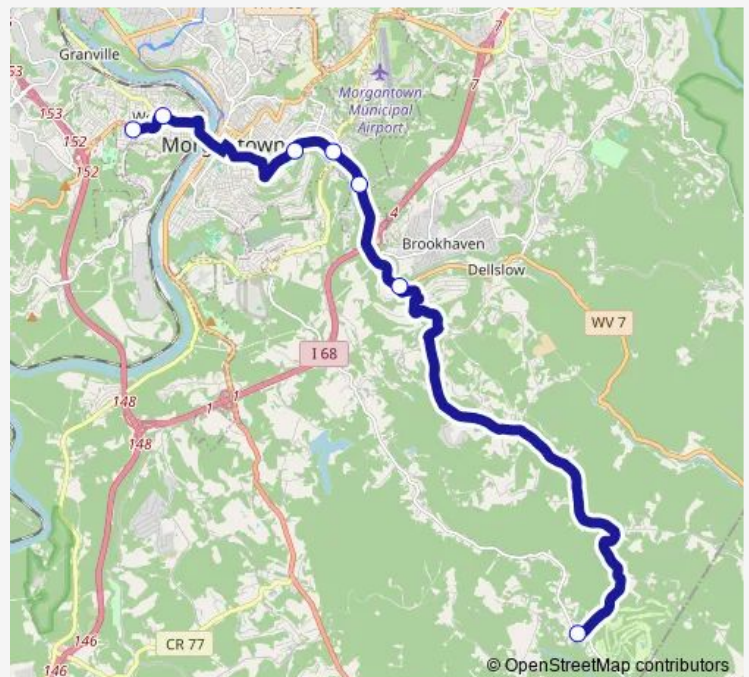

Marilla Park

Sabraton Plaza

Sabraton Kroger

Summer School Road

Kingwood Pike

Route schedule

Westover Terminal — Kingwood Pike

Monday 08:00-14:00

Tuesday 08:00-14:00

Wednesday 08:00-14:00

Thursday 08:00-14:00

Friday 08:00-14:00

Saturday 08:00-14:00

Sunday —

Route info

Direction: Westover Terminal

Stops: 7

Trip Duration: 0 hour 24 min

RT 14 — Mt. Heights

Direction

Westover Terminal — Kingwood Pike

6 stops

[Open route schedule](#)

Westover Terminal

Route info

Direction: Kingwood Pike

Stops: 7

Trip Duration: 0 hour 26 min

Direction

Kingwood Pike — Westover Terminal

7 stops

[Open route schedule](#)