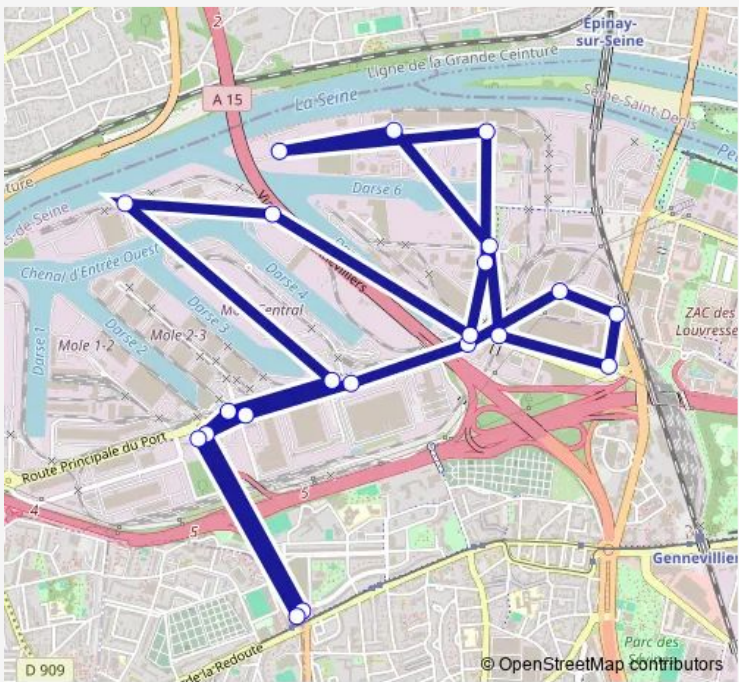

Bus LE BUS DU Port Port (Asnieres - Gennevilliers <-> (LES Courtilles)) - Retour

[Go to website](#)

Direction
 Asnieres - Gennevilliers - LES Courtilles — Asnieres - Gennevilliers - LES Courtilles

21 stops

[Open route schedule](#)

- Asnieres - Gennevilliers - LES Courtilles
- Port DE Gennevilliers - Centre DE Vie
- Bassin N0 2
- Mole Central
- Darse N0 5
- Coeur DES Champs
- Champs Fourgons
- Route DU Port
- Iftim
- Bassin N0 5
- Coeur Bassin N0 6
- Pointe Bassin N0 6
- Bassin N0 6
- Bassin N0 5.
- Darse N0 5.
- Coeur Route DE LA Seine
- Impasse DE LA Seine
- Mole Central.
- Bassin N0 2.
- Port DE Gennevilliers - Centre DE Vie.

Route schedule
 Asnieres - Gennevilliers - LES Courtilles — Asnieres - Gennevilliers - LES Courtilles

Monday	06:20-18:20
Tuesday	06:20-18:20
Wednesday	06:20-18:20
Thursday	06:20-18:20
Friday	06:20-18:20
Saturday	—
Sunday	—

Route info

Direction: Asnieres - Gennevilliers - LES Courtilles

Stops: 21

Trip Duration: 0 hour 30 min

LE BUS DU Port — Port (Asnieres - Gennevilliers <-> (LES Courtilles)) - Retour **BusMaps**

LE BUS DU Port Bus time schedules and route maps are available in an offline PDF at busmaps.com. Use the busmaps.com website to see live bus times, train schedule or subway schedule, and step-by-step directions for all public transit in Paris