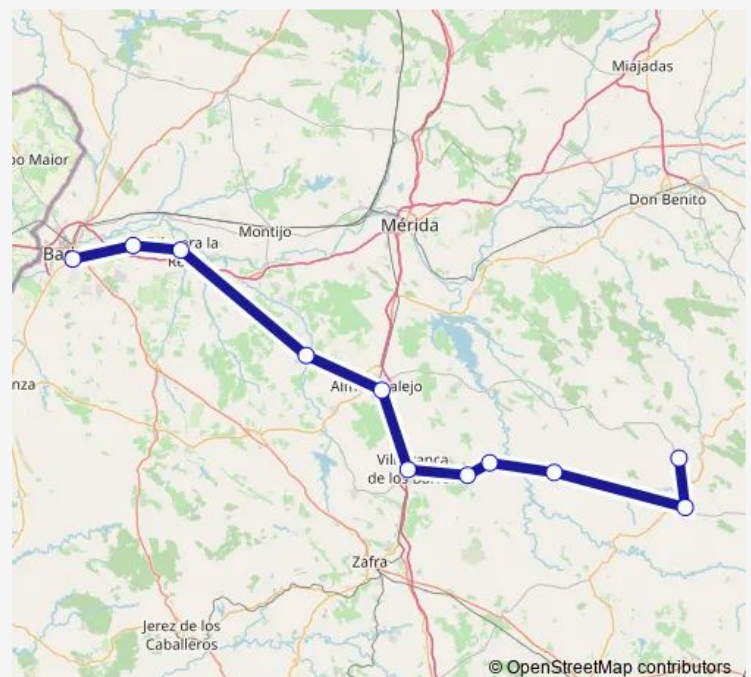

Direction

Retamal De Llerena — Badajoz

11 stops

[Open route schedule](#)

Retamal De Llerena

Campillo De Llerena

Hornachos

Puebla Del Prior

Ribera Del Fresno

Villafranca De Los Barros

Almendralejo

Solana De Los Barros

Talavera La Real

Villafranco Del Guadiana

Badajoz

Route schedule

Retamal De Llerena — Badajoz

Monday 06:00-09:25

Tuesday 06:00-09:25

Wednesday 06:00-09:25

Thursday 06:00-09:25

Friday 06:00-09:25

Saturday —

Sunday —

Route info

Direction: Retamal De Llerena

Stops: 11

Trip Duration: 2 hour 55 min

Alsa - Ret.LI-Bad Bus time schedules and route maps are available in an offline PDF at busmaps.com. Use the busmaps.com website to see live bus times, train schedule or subway schedule, and step-by-step directions for all public transit in Campillo de Llerena