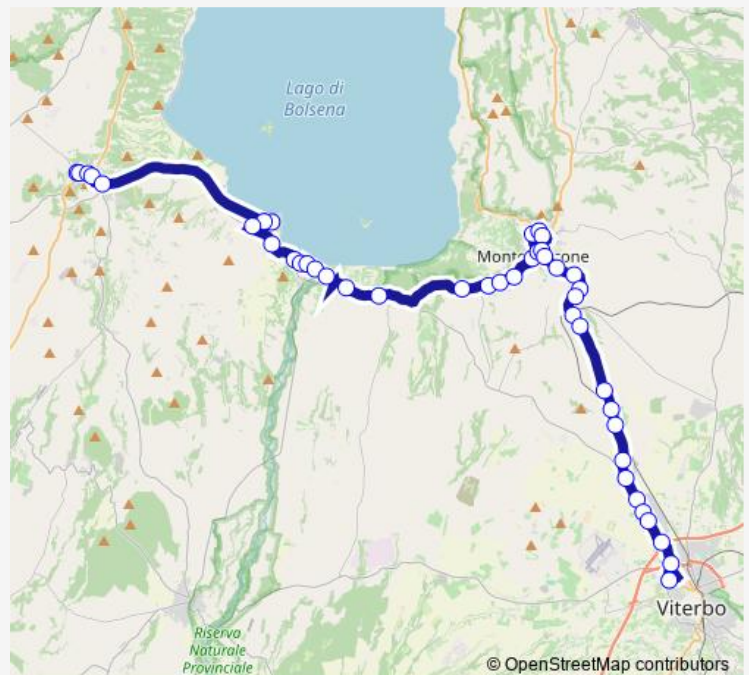

Monday 06:30

Tuesday 06:30

Wednesday 06:30

Thursday 06:30

Friday 06:30

Saturday 06:35-15:25

Sunday —

Route info

Direction: Valentano | Via Marconi Via Roma # f392

Stops: 45

Trip Duration: 1 hour 0 min

■ Va789a — Valentano - Viterbo # Va789a

Montefiascone | Ospedale # f591

Montefiascone | Piazzale Roma # f592

Montefiascone | Via Dante # f593