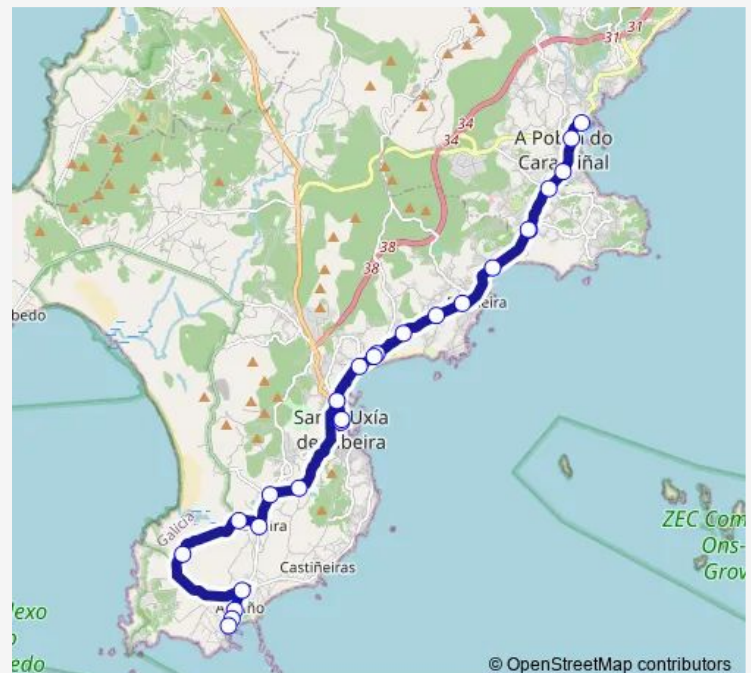

Saturday

09:30-18:30

Sunday

09:30-18:30

Route info

Direction: A Pobra Do Caramiñal E.A.

Stops: 25

Trip Duration: 0 hour 34 min