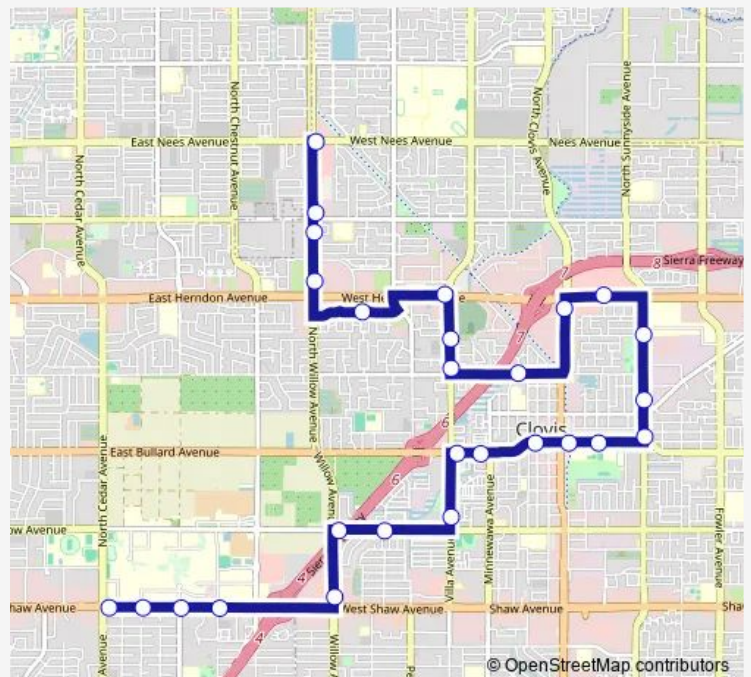

Bus Route 10

[Go to website](#)

Direction

Shaw - Cedar — W Nees Ave & Willow Ave

27 stops

[Open route schedule](#)

Shaw - Cedar

SE Shaw - Barton

N Clovis Ave & Herndon Ave

Diamond Learning Center-Sierra Ave

N Villa Ave & Sierra Ave

N Villa Ave & W Polson Ave

Route schedule

Shaw - Cedar — W Nees Ave & Willow Ave

Monday 05:58-18:10

Tuesday 05:58-18:10

Wednesday 05:58-18:10

Thursday 05:58-18:10

Friday 05:58-18:10

Saturday 07:40-15:10

Sunday —

Route info

Direction: Shaw - Cedar

Stops: 27

Trip Duration: 0 hour 45 min

Route 10

East Herndon Ave & Villa Ave

Institute of Technology

N Willow Ave-Clovis Commons

N Willow Ave-Harmony Bay Apartments

NB Willow & Alluvial (Fat Burger)

W Nees Ave & Willow Ave