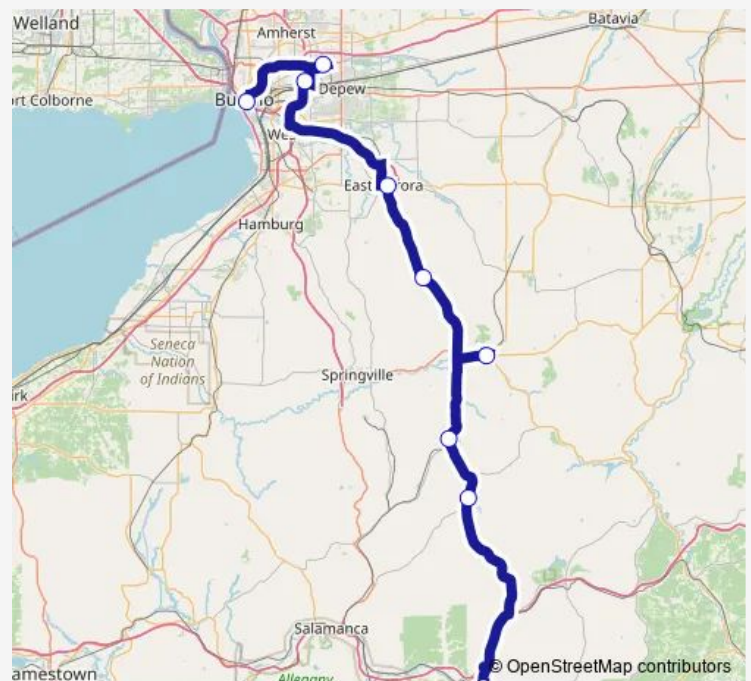

Route schedule

Buffalo Metropolitan Transportation Center — S Union St & Irving St - Olean Top of the Line

Monday 07:30-18:30

Tuesday 07:30-18:30

Wednesday 07:30-18:30

Thursday 07:30-18:30

Friday 07:30-18:30

Saturday 10:20-16:30

Sunday 18:00

Route info

Direction: Buffalo Metropolitan Transportation Center

Stops: 9

Trip Duration: 2 hour 30 min

■ Erie — Olean - Buffalo

Direction

S Union St & Irving St - Olean Top of the Line — Buffalo Metropolitan Transportation Center

9 stops

[Open route schedule](#)

S Union St & Irving St - Olean Top of the Line

N Main St & Park Square

Lils Deli N

Direction: S Union St & Irving St - Olean Top of the Line

Stops: 9

Trip Duration: 2 hour 30 min

Erie Bus time schedules and route maps are available in an offline PDF at busmaps.com. Use the busmaps.com website to see live bus times, train schedule or subway schedule, and step-by-step directions for all public transit in Buffalo