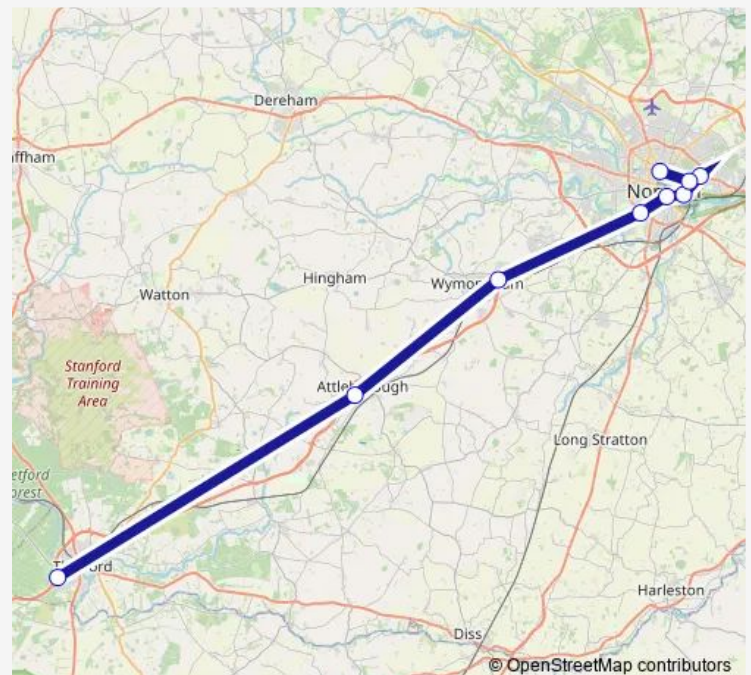

Gateway 11 Business Park

Leopold Road

Ber Street

Rosary Road

The Heartsease

Vincent Road

Wingfield Road

Route schedule

Route info

Direction: London Road

Stops: 9

Trip Duration: 1 hour 15 min

■ TS24 — Thetford - Norwich

Direction

Wingfield Road — London Road

9 stops

[Open route schedule](#)

Wingfield Road

Vincent Road

The Heartsease

Sorting Office

Ber Street

Leopold Road

Gateway 11 Business Park

London Road

London Road

Route schedule

Wingfield Road — London Road

Monday	04:20-16:15
Tuesday	04:20-16:15
Wednesday	04:20-16:15
Thursday	04:20-16:15
Friday	04:20-16:15
Saturday	04:20-16:15
Sunday	04:20-16:15