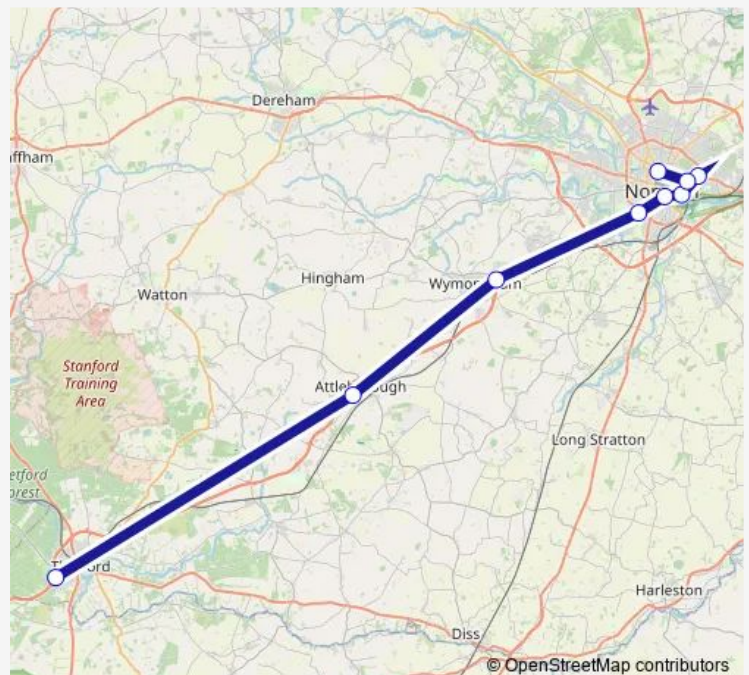

Ber Street

Rosary Road

The Heartsease

Vincent Road

Wingfield Road

### Route schedule

London Road — Wingfield Road

Monday	06:15-18:15
Tuesday	06:15-18:15
Wednesday	06:15-18:15
Thursday	06:15-18:15
Friday	06:15-18:15
Saturday	06:15-18:15
Sunday	06:15

### Route info

Direction: London Road

Stops: 9

Trip Duration: 1 hour 15 min

■ TS24 — Thetford - Norwich

**Direction**

Wingfield Road — London Road

9 stops

[Open route schedule](#)

Wingfield Road

Vincent Road

The Heartsease

Sorting Office

Ber Street

Leopold Road

Gateway 11 Business Park