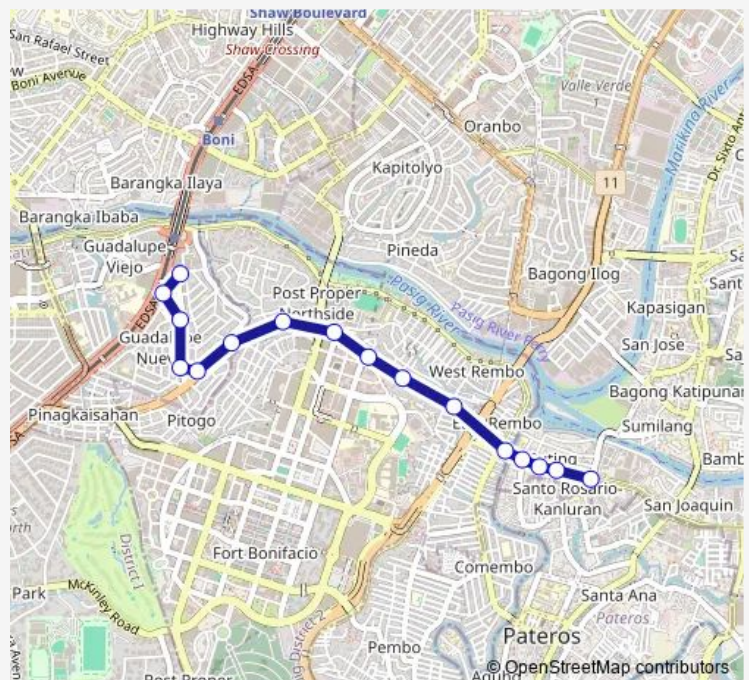

Nuestra Sra. De Guadalupe, Makati City, Manila

Nuestra Sra. De Guadalupe / Nuestra Sra. De Antipolo Intersection, Makati City, Manila

Manggahan / Ramon Magsaysay Ave Intersection, Makati City, Manila

Route schedule

F. Flores / M. Concepcion Ave Intersection, Pateros, Manila — Sgt. Fabian Yabut Circle / P.Burgos Intersection, Makati City, Manila

Monday 00:00

Tuesday 00:00

Wednesday 00:00

Thursday 00:00

Friday 00:00

Saturday 00:00

Sunday 00:00

Route info

Direction: F. Flores / M. Concepcion Ave Intersection, Pateros, Manila

Stops: 16

Trip Duration: 0 hour 18 min

■ Guadalupe (ABC) - Brgy. Buting, East Rembo via Kalayaan Ave.

Sgt. Fabian Yabut Circle / P.Burgos Intersection, Makati
City, Manila

Monday 00:00

Tuesday 00:00

Wednesday 00:00

Thursday 00:00

Friday 00:00

Saturday 00:00

Sunday 00:00

Route info