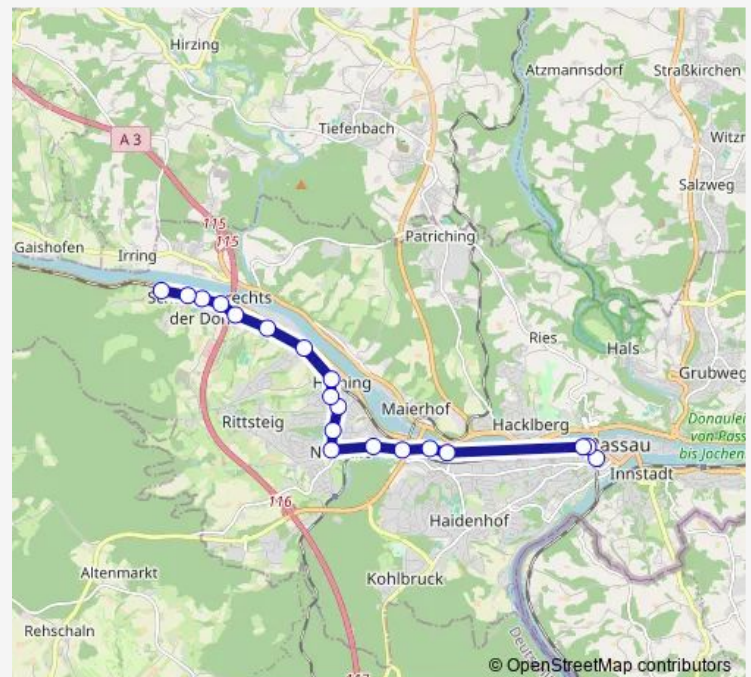

Bus Linie 10

[Go to website](#)

Direction

Passau, Zob — Passau, Einöder Straße

19 stops

[Open route schedule](#)

Passau, Zob

Passau, Bahnhofstraße

Saturday 07:00-20:15

Sunday 09:15-19:15

Route info

Direction: Passau, Zob

Stops: 19

Trip Duration: 0 hour 21 min

■ Linie 10

BusMaps

Direction

Passau, Einöder Straße — Passau, Zob

20 stops

[Open route schedule](#)

Passau, Einöder Straße

Passau, Prügelweg

Passau, Schalding r.d.D.

Passau, Hochlandweg

Sunday 09:48-19:48

Route info

Direction: Passau, Einöder Straße

Stops: 20

Trip Duration: 0 hour 22 min

Linie 10 Bus time schedules and route maps are available in an offline PDF at busmaps.com. Use the busmaps.com website to see live bus times, train schedule or subway schedule, and step-by-step directions for all public transit in Passau