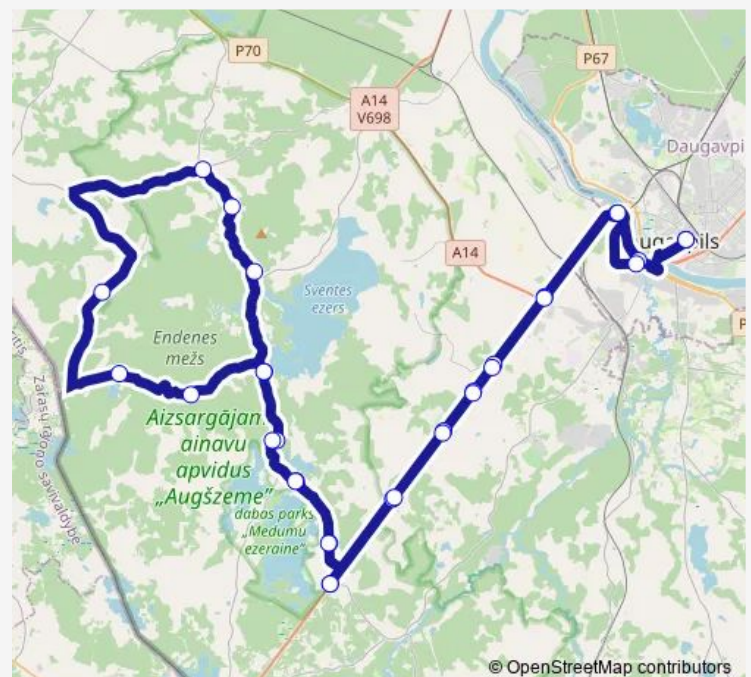

Thursday —

Friday 19:10

Saturday 19:10

Sunday 19:10

Route info

Direction: Daugavpils Ao

Stops: 32

Trip Duration: 2 hour 0 min

6182 — Daugavpils-Šiškova-Daugavpils

BusMaps

Ilgas pagrieziens

Paļiņskola

Medumi

Vodopoj

Košarka

Raiņa muzejs