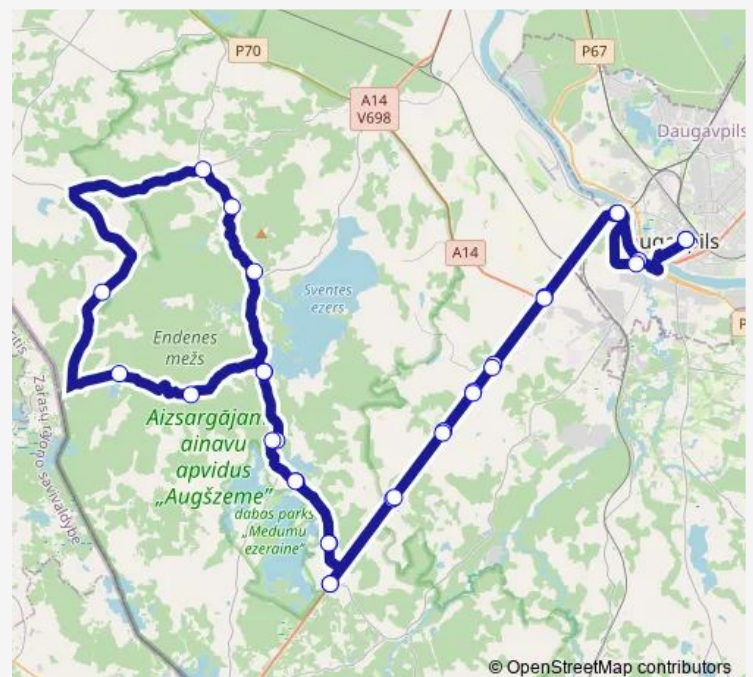

Thursday —

Friday 19:10

Saturday 19:10

Sunday 19:10

Route info

Direction: Daugavpils Ao

Stops: 32

Trip Duration: 2 hour 0 min

6182 — Daugavpils-Šiškova-Daugavpils

BusMaps

Ilgas pagrieziens

Paļiņskola

Medumi

Vodopoj

Košarka

Raiņa muzejs

Piļušina

Randene

Grīvas cietums

6.vidusskola

Daugavpils Ao

Direction

Daugavpils Ao — Daugavpils Ao

32 stops