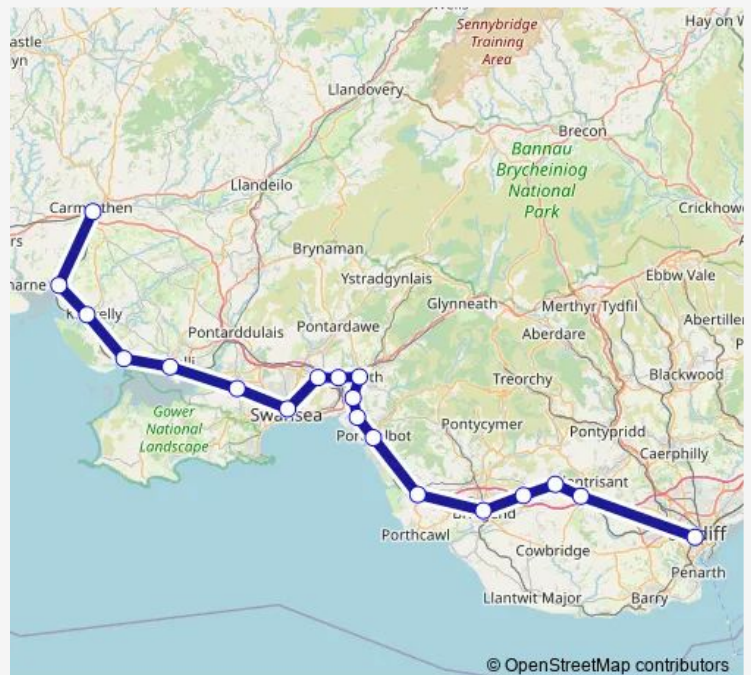

Saturday 06:15-21:00

Sunday 19:43-21:15

Route info

Direction: Carmarthen

Stops: 19

Trip Duration: 2 hour 20 min

■ Aw:Cmn->Cdf — AW train service from CMN to Cdf

Direction

Gowerton

Swansea

Llansamlet

Skewen

Neath

Briton Ferry

Baglan

Port Talbot Parkway

Monday 21:00

Tuesday 21:00

Wednesday 21:00

Thursday 21:00

Friday —

Saturday —

Sunday 21:15

Route info