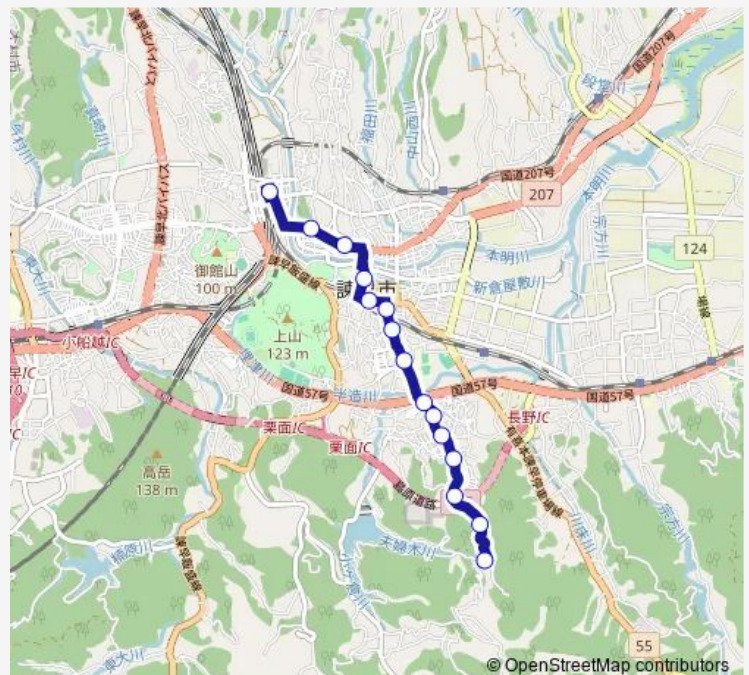

Direction

諫早駅前7番のりば — 夫婦木上り

15 stops

[Open route schedule](#)

諫早駅前7番のりば

天満町下り

城見町下り

諫早市役所下り

刑務所前下り

夫婦木入口上り

夫婦木上り

Route schedule

諫早駅前7番のりば — 夫婦木上り

Monday 07:42-20:07

Tuesday 07:42-20:07

Wednesday 07:42-20:07

Thursday 07:42-20:07

Friday 07:42-20:07

Saturday 07:42-19:07

Sunday 09:52-18:07

Route info

Direction: 諫早駅前7番のりば

Stops: 15

Trip Duration: 0 hour 20 min

■ 夫婦木 — 夫婦木諫早市役所・農高前

夫婦木 Bus time schedules and route maps are available in an offline PDF at busmaps.com. Use the busmaps.com website to see live bus times, train schedule or subway schedule, and step-by-step directions for all public transit in Isahaya