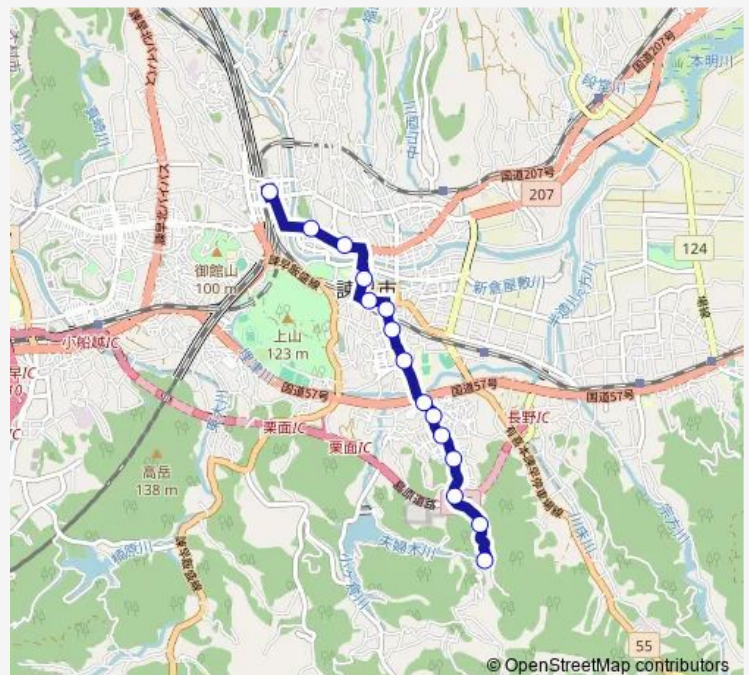

### Route schedule

諫早駅前7番のりば — 夫婦木上り

Monday —

Tuesday —

Wednesday —

Thursday —

Friday —

Saturday 07:42-19:07

Sunday 09:52-18:07

### Route info

Direction: 諫早駅前7番のりば

Stops: 15

Trip Duration: 0 hour 20 min

■ 夫婦木 — 夫婦木諫早市役所・農高前

夫婦木 Bus time schedules and route maps are available in an offline PDF at [busmaps.com](https://busmaps.com). Use the [busmaps.com](https://busmaps.com) website to see live bus times, train schedule or subway schedule, and step-by-step directions for all public transit in Isahaya